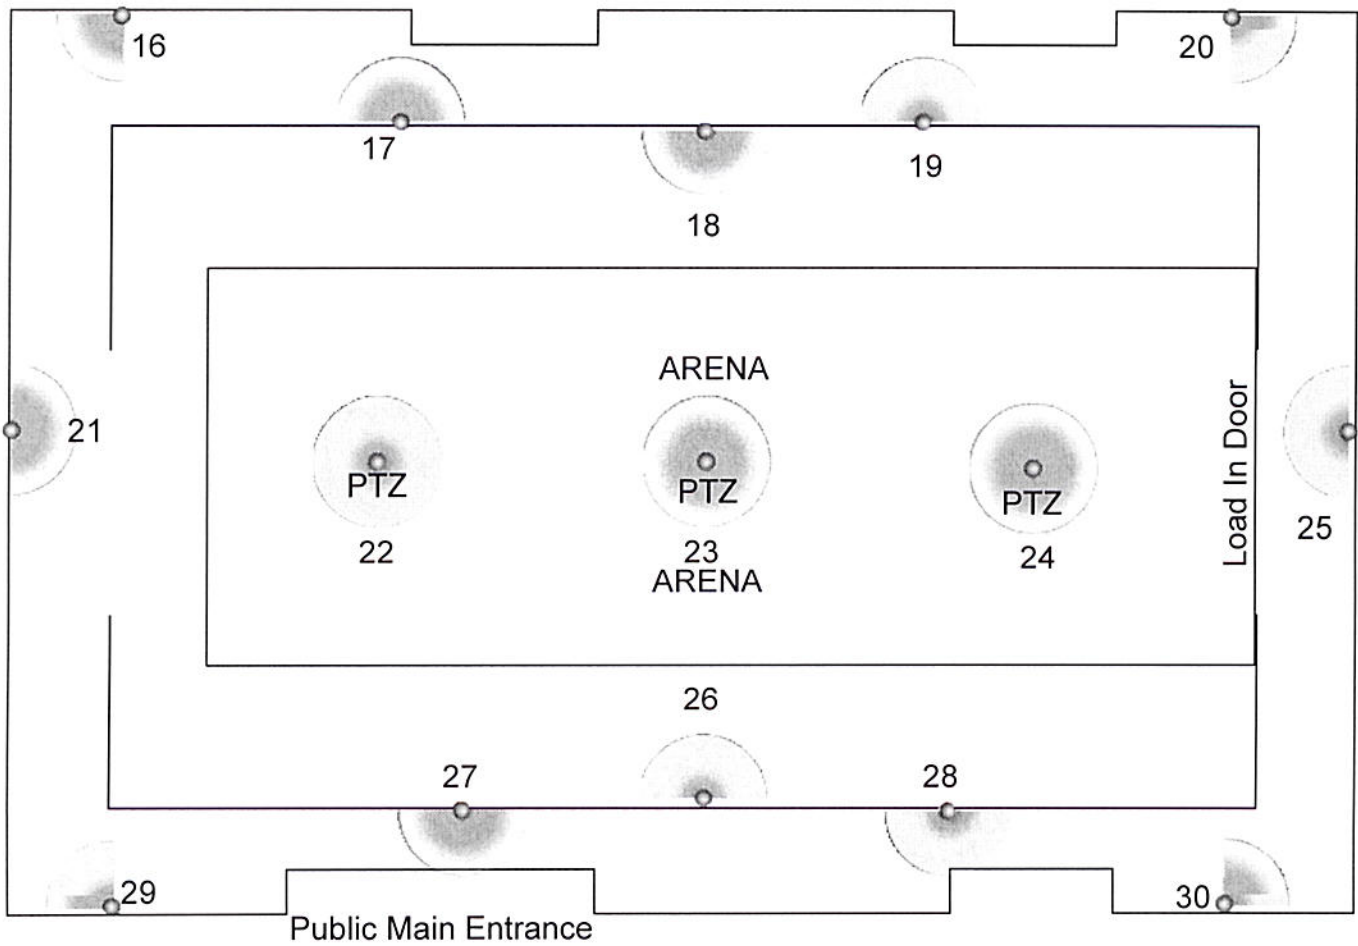

Entrance

Guard
Station

Camera Degree Type.

1. 180 Degree Camera
2. 90 Degree Camera
3. 180 Degree Camera
4. 90 Degree Camera
5. 180 Degree Camera
6. 180 Degree Camera
7. 90 Degree Camera
8. 180 Degree Camera
9. 180 Degree Camera
10. 90 Degree Camera
11. 90 Degree Camera
12. 180 Degree Camera
13. 360 Degree Camera
14. 90 Degree Camera
15. 180 Degree Camera
16. 90 Degree Camera
17. 180 Degree Camera
18. 180 Degree Camera
19. 180 Degree Camera
20. 90 Degree Camera
21. 180 Degree Camera
22. 360 Degree Camera
23. 360 Degree Camera
24. 360 Degree Camera
25. 180 Degree Camera
26. 180 Degree Camera
27. 180 Degree Camera
28. 180 Degree Camera
29. 90 Degree Camera
30. 90 Degree Camera