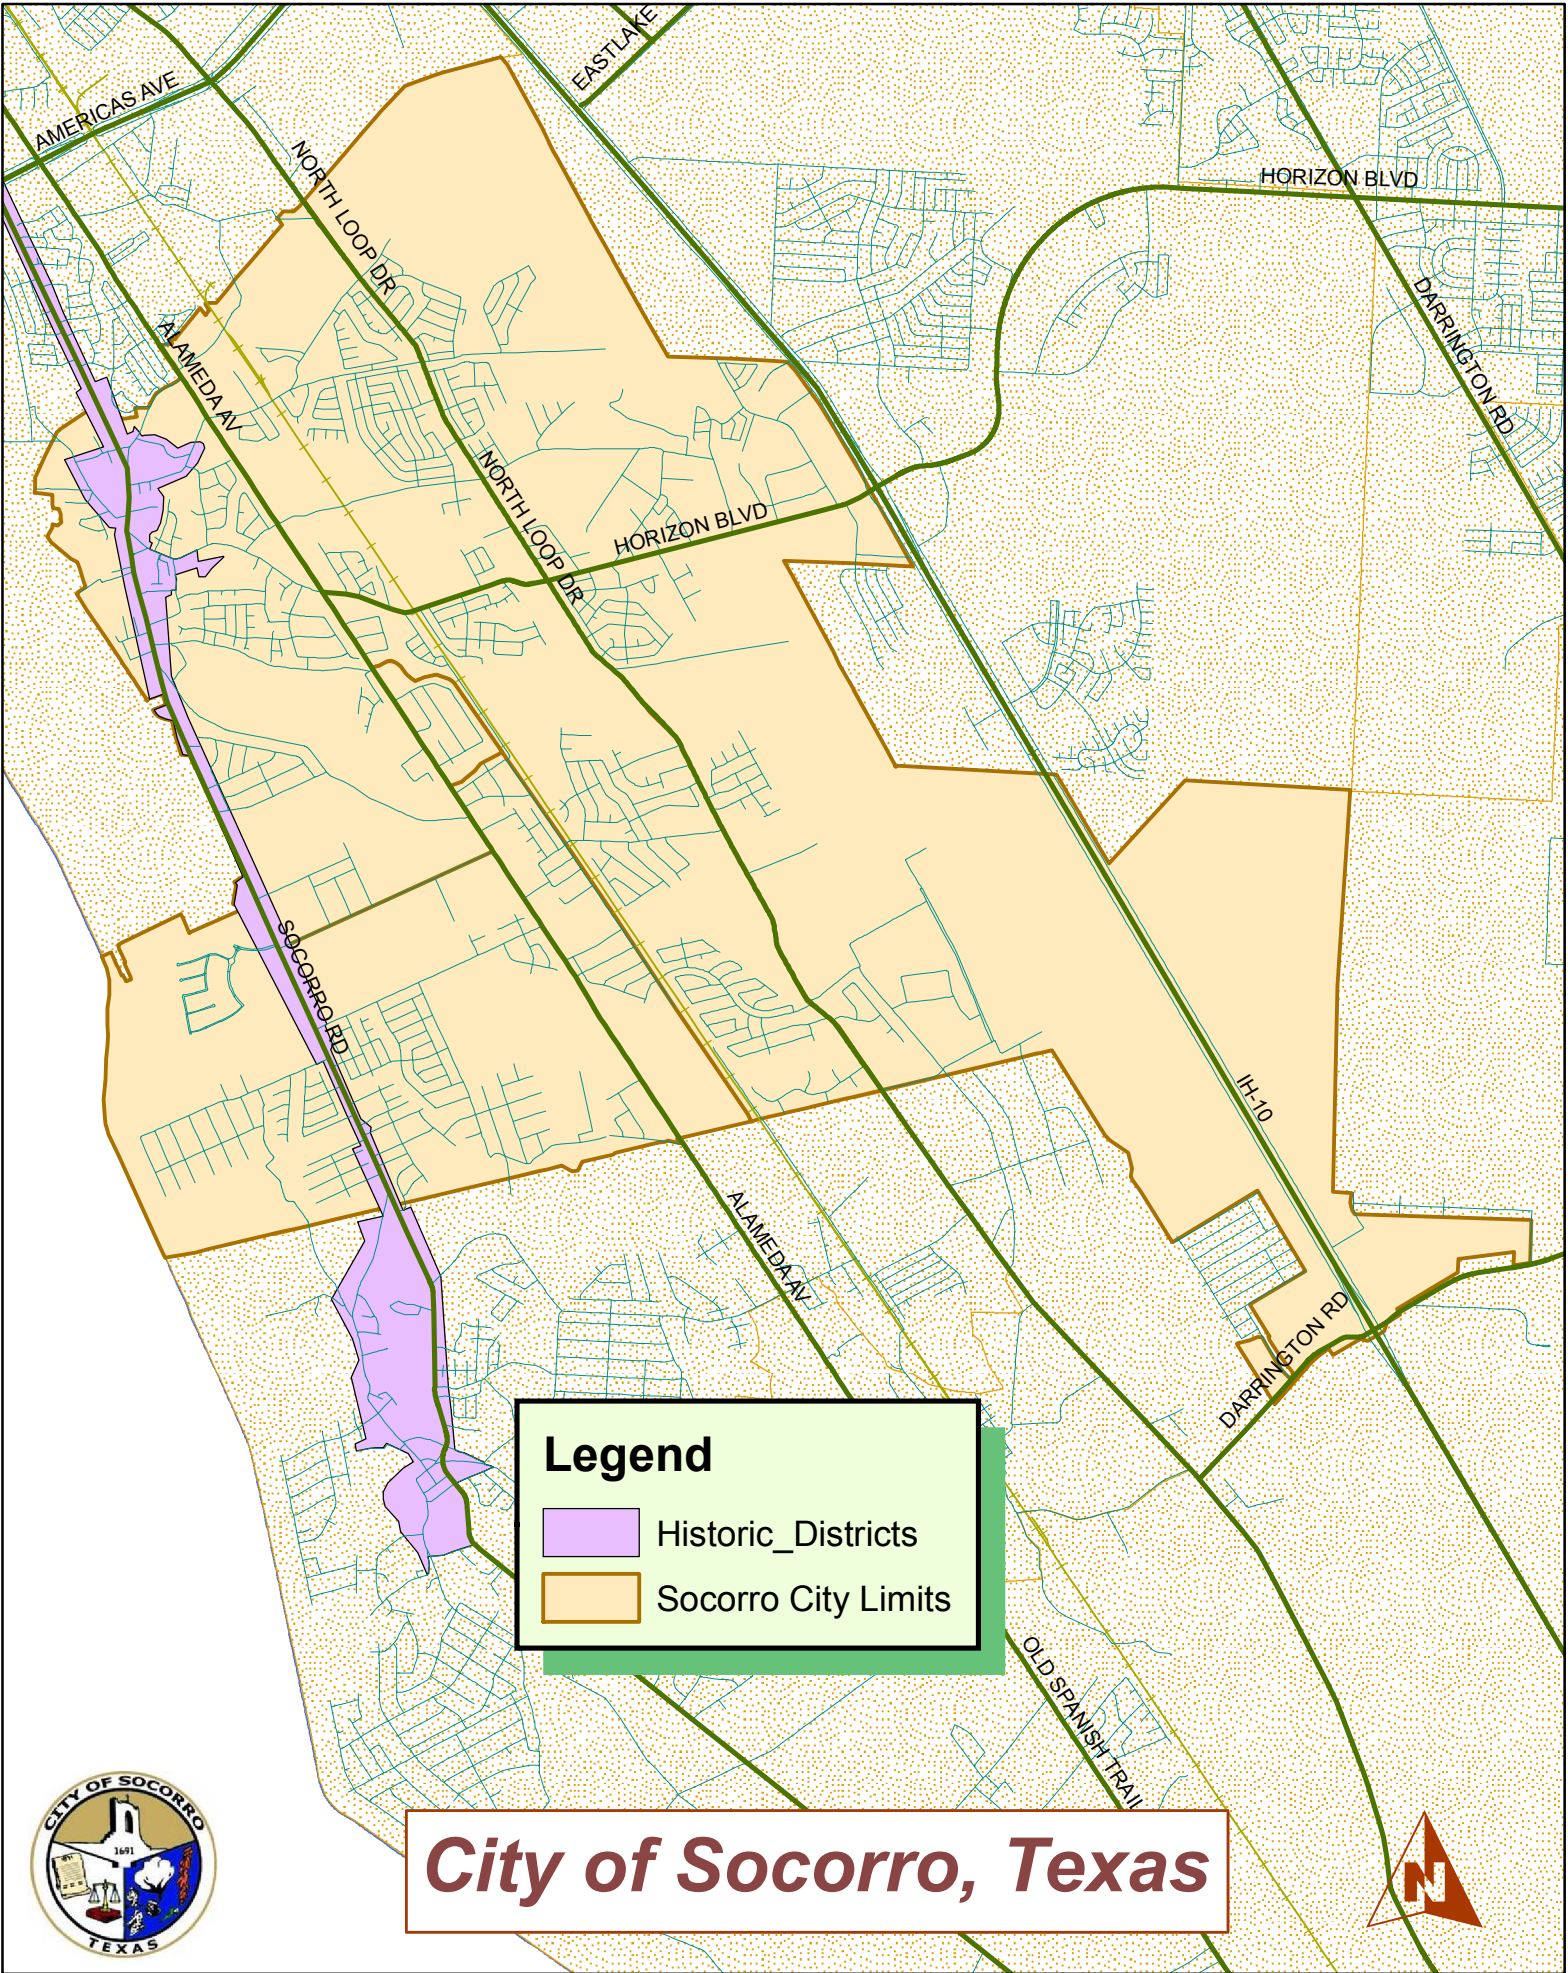

City of Socorro

 Socorro City Limits

Legend

-  Historic_Districts
-  Socorro City Limits

City of Socorro, Texas

SANTIAGO BUSTAMANTE
TRINIDAD GRANILLO

PASSMORE
ERNEST
DORIS
JENNY
TELOP

MOSHER
CARLIN
SEARS
FAMILA
PETERS

CALLE HEROES
FRANKLIN DRAIN
FLOR DEL RIO
FLOR DEL SOL
FLOR TULIPAN

CONNORS
VARELA
MELTON
BEJAR
SKOV
VIANNEY

ALAMEDA
VALLE LINDO
TRENT

WALCOTT
VALLE BONITO
VALLE ROMERO
VALLE BAJO

DINDINGER
LA FOGATA
VILLADEL MAR
MANSO

Legend

-  San Eli Hist. Dist. (Zoning)
-  Roads

Legend

-  Socorro Municipal Boundaries
-  Parcels within Socorro Historic District
-  Socorro Mission Trail Parcels
-  Roads