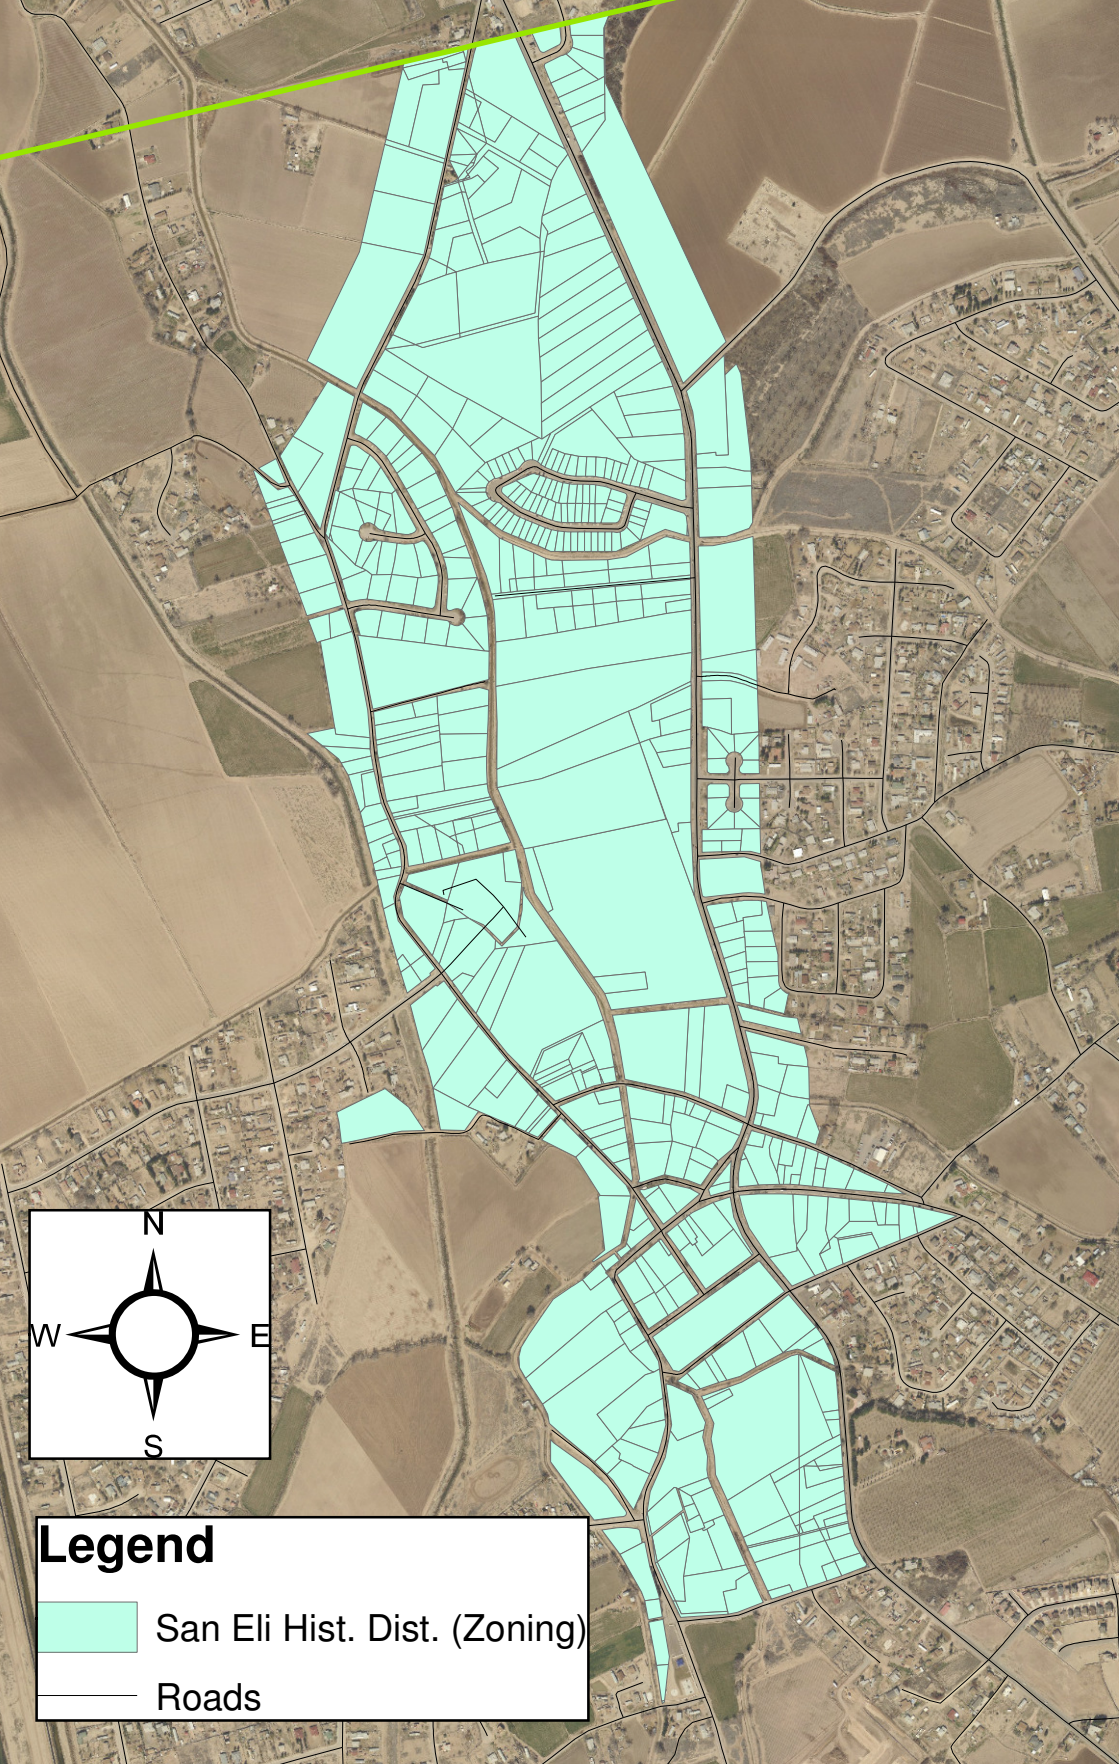

City of Socorro

 Socorro City Limits

Legend

-  Historic_Districts
-  Socorro City Limits

City of Socorro, Texas

SANTIAGO BUSTAMANTE
TRINIDAD GRANILLO

PASSMORE
ERNEST
DORIS
JENNY
TELOP

MOSHER
CARLIN
SEARS
FAMILA
PETERS

CALLE HEROES
FRANKLIN DRAIN
FLOR DEL RIO
FLOR DEL SOL
FLOR TULIPAN

CONNORS
VARELA
MELTON
BEJAR
SKOV
VIANNEY

ALAMEDA
VALLE LINDO
TRENT

WALCOTT
VALLE BONITO
VALLE ROMERO
VALLE BAJO

DINDINGER
LA FOGATA
VILLADEL MAR
MANSO

Legend

-  San Eli Hist. Dist. (Zoning)
-  Roads

Legend

-  Socorro Municipal Boundaries
-  Parcels within Socorro Historic District
-  Socorro Mission Trail Parcels
-  Roads