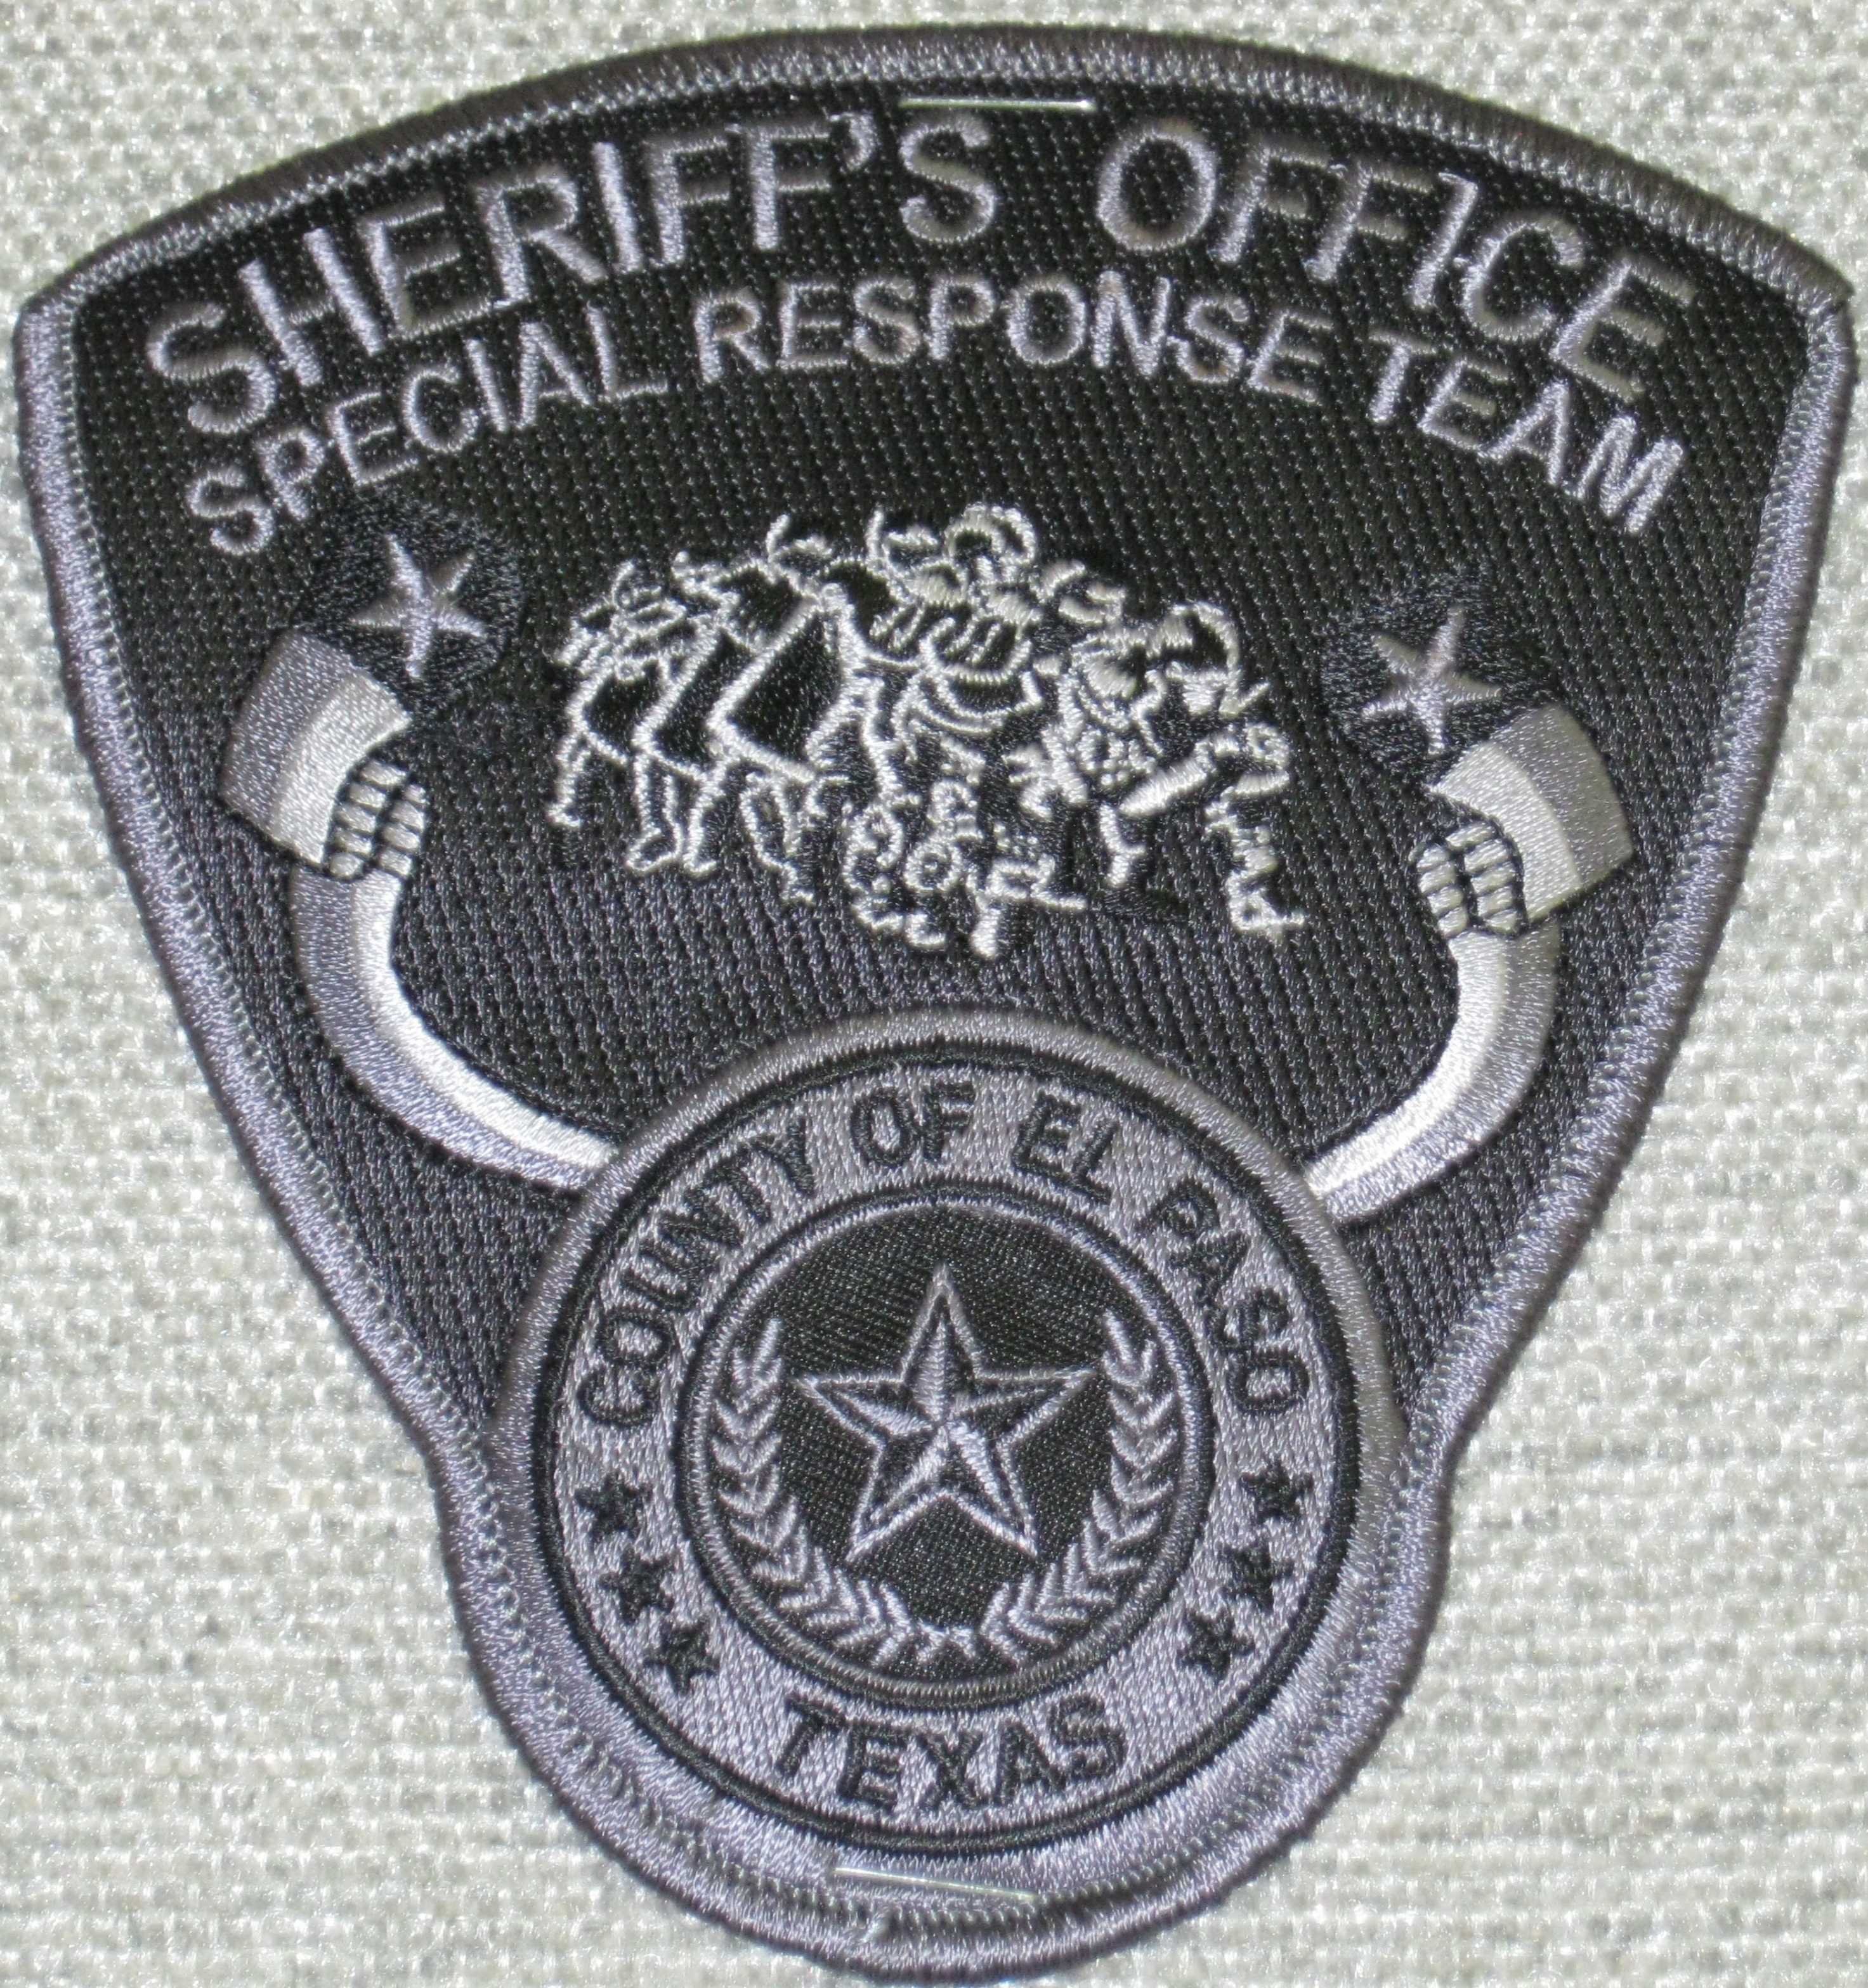

SERGEANT

DEPUTY SHERIFF
STATE OF TEXAS
EL PASO COUNTY

ADP

SHERIFF'S OFFICE

SWAT

COUNTY OF EL PASO

TEXAS

12/07/2011