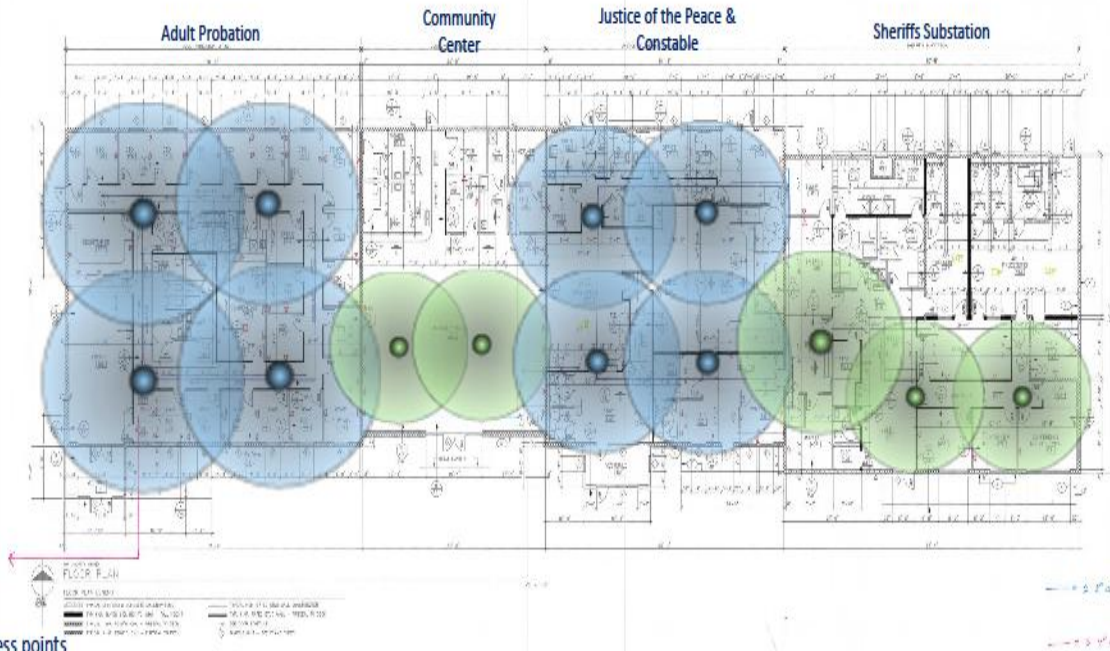

Northwest Annex Wireless EPC-WIFI (COUNTY Wireless ONLY)

Access points
3700i series
15:1 ratio

Requires:
-13-APs
-AP Controller licenses 100 Bundle