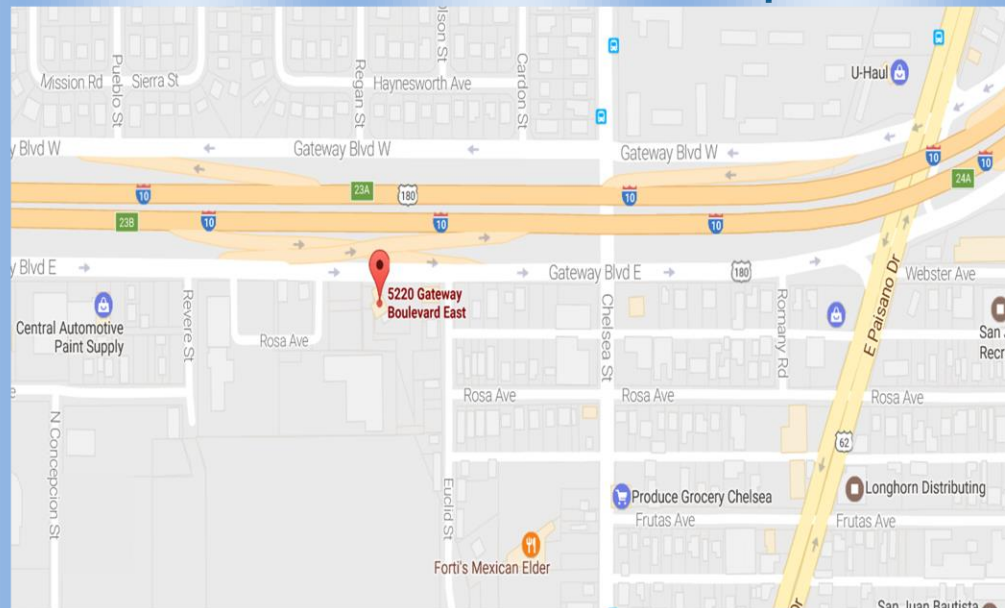

# L-Tune Automotive Center

PHONE # (915) 779-2322

5220 Gateway Blvd East

Business Hours

Mon – Fri 8am – 5pm

[www.LTuneAutomotive.com](http://www.LTuneAutomotive.com)