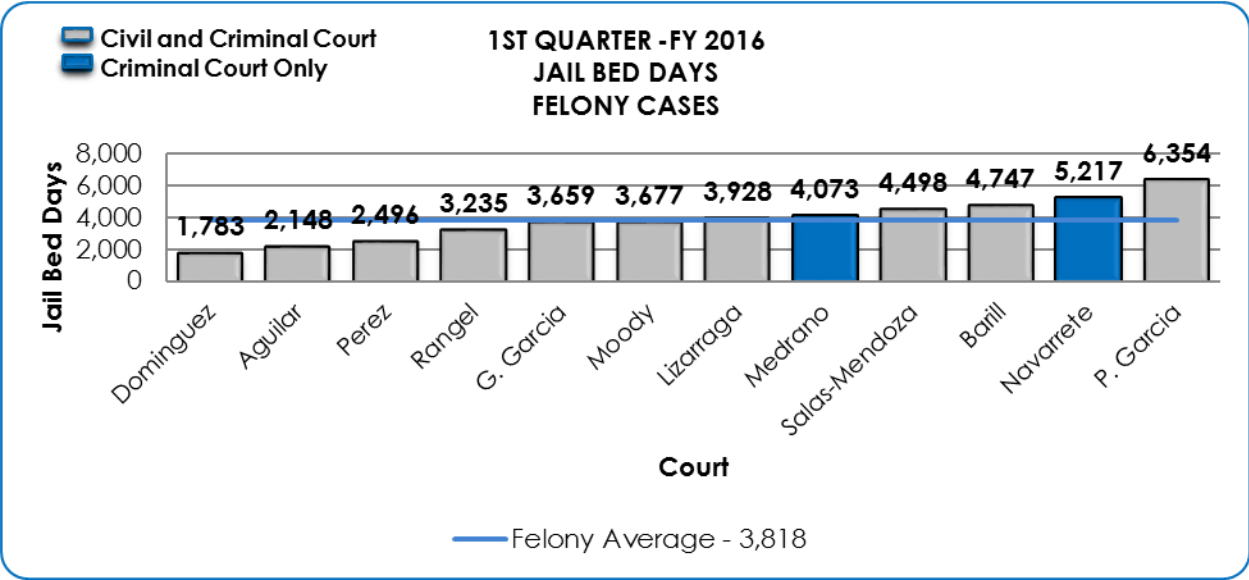

Measure 2: Jail Bed Days

Definition: The number of jail bed days consumed.

Several graphs are displayed below:

1. The first set of charts below show a court by court comparison of Jail Bed Days from the least to the greatest number of jail bed days as well as the number of jail bed days consumed court wide for each of the last two quarters.
2. The second set of charts below shows the average length of stay for from the least to greatest as well as the average length of stay for the last two quarters.

COURT/JUDGE LISTING

Jail Bed Days

**Judge Barill, Judge P. Garcia, and Judge Anchondo's courts include specialty courts. Future reports will separate specialty courts once judicial software and processes are updated.*