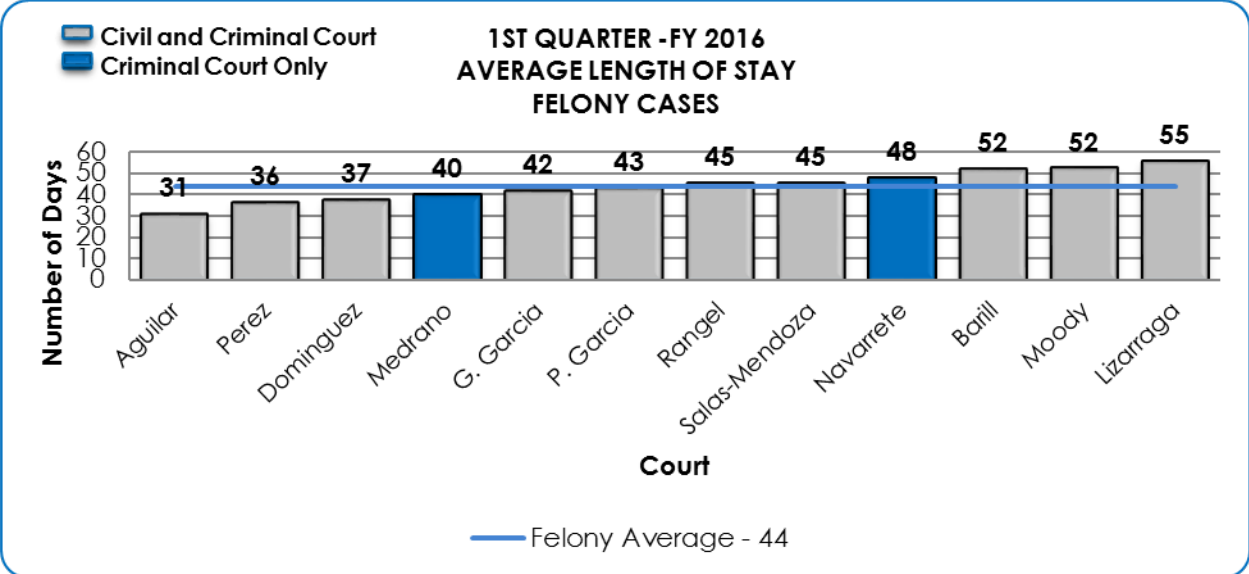

*Judge Barill, Judge P. Garcia, and Judge Anchondo's courts include specialty courts. Future reports will separate specialty courts once judicial software and processes are updated.