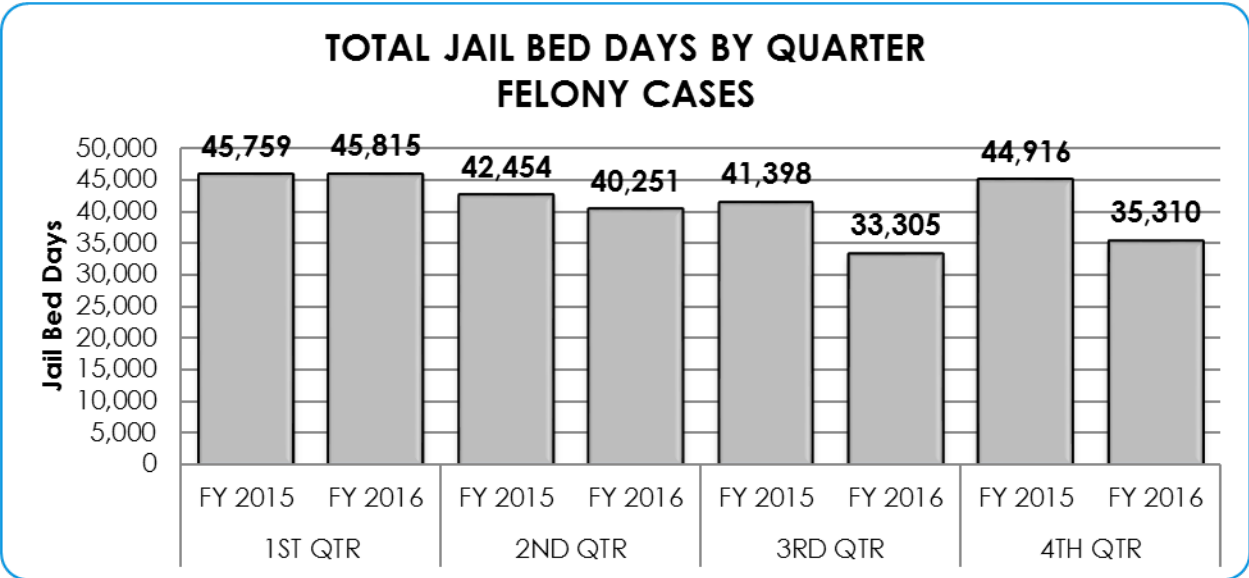

*Judge Barill, Judge P. Garcia, and Judge Anchondo’s courts include specialty courts. Future reports will separate specialty courts once judicial software and processes are updated.