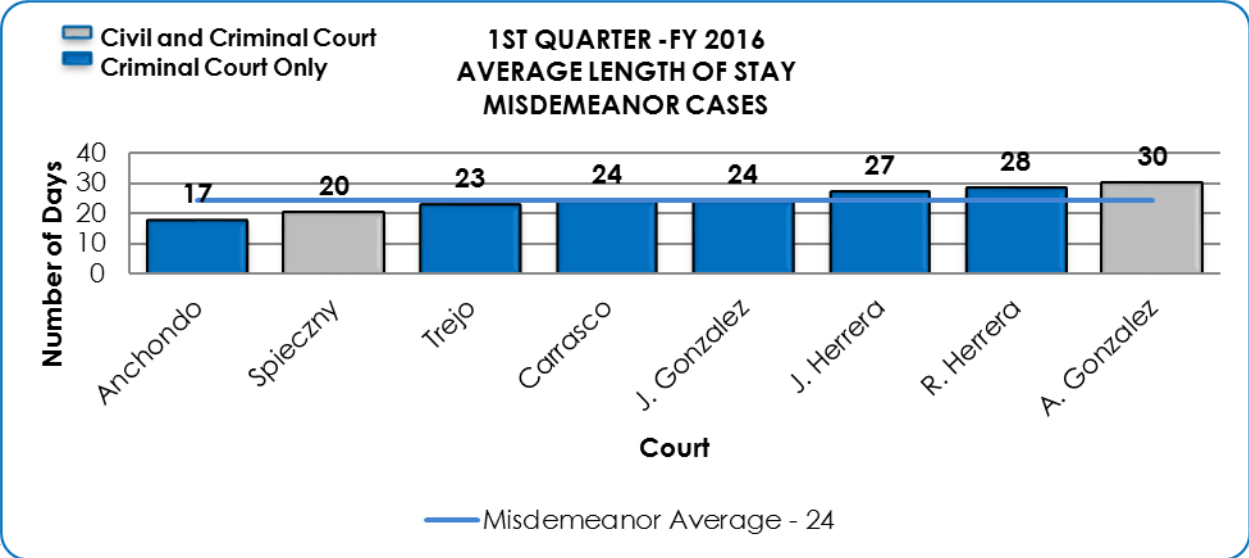

*Judge Barill, Judge P. Garcia, and Judge Anchondo's courts include specialty courts. Future reports will separate specialty courts once judicial software and processes are updated.

*Judge Barill, Judge P. Garcia, and Judge Anchondo's courts include specialty courts. Future reports will separate specialty courts once judicial software and processes are updated.

**Judge Barill, Judge P. Garcia, and Judge Anchondo’s courts include specialty courts. Future reports will separate specialty courts once judicial software and processes are updated.*

Average Length of Stay