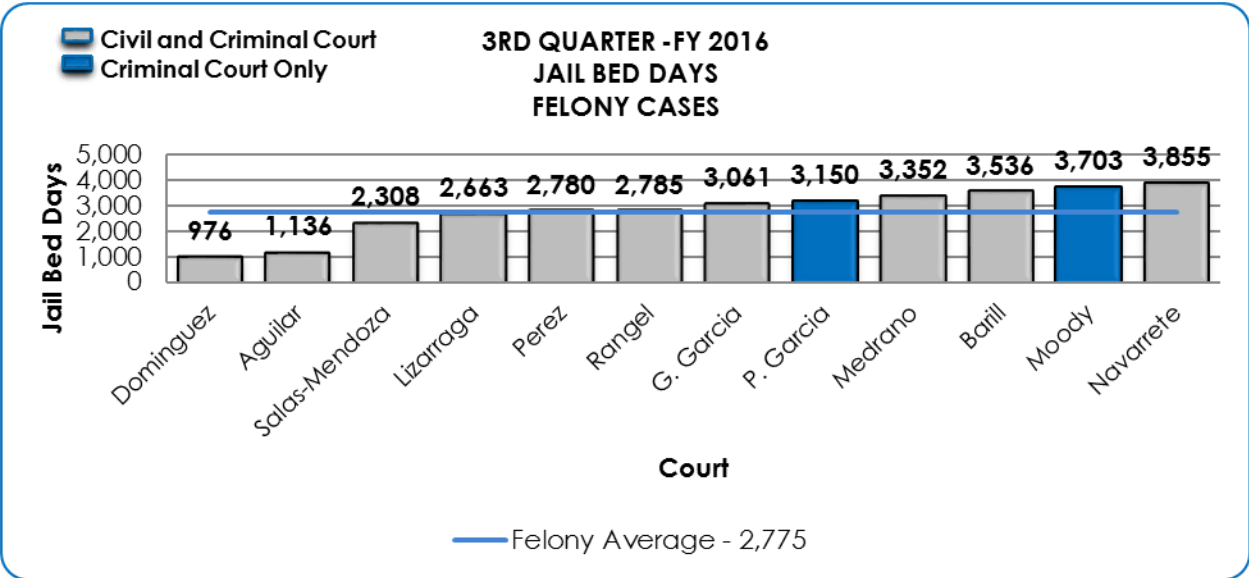

*Judge Barill, Judge P. Garcia, and Judge Anchondo's courts include specialty courts. Future reports will separate specialty courts once judicial software and processes are updated.