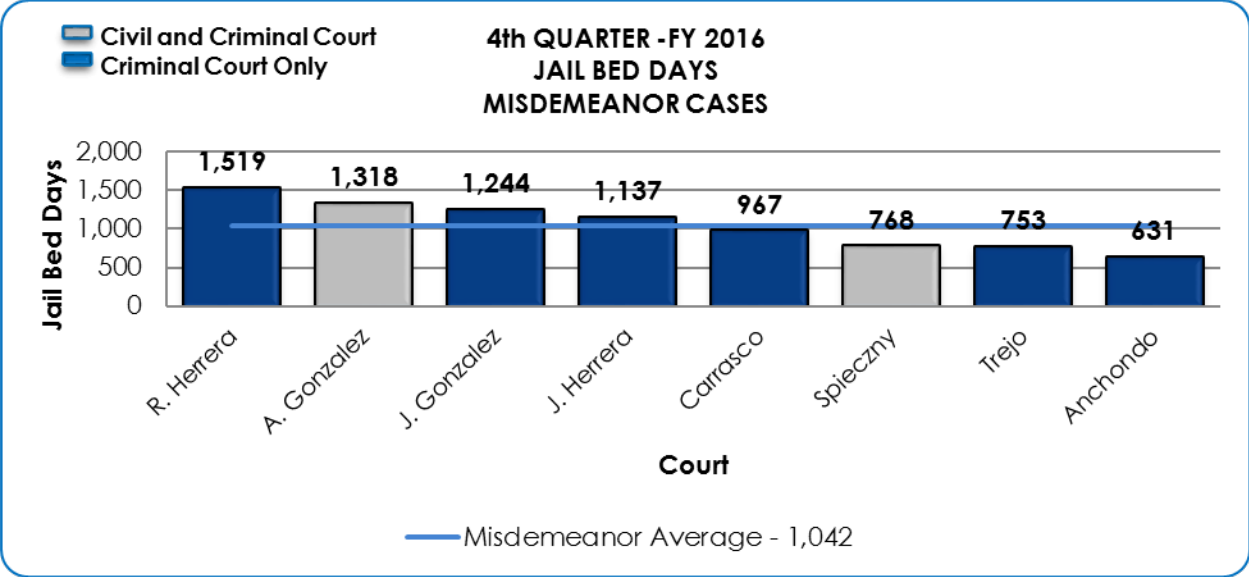

*Judge Barill, Judge P. Garcia, and Judge Anchondo's courts include specialty courts. Future reports will separate specialty courts once judicial software and processes are updated.