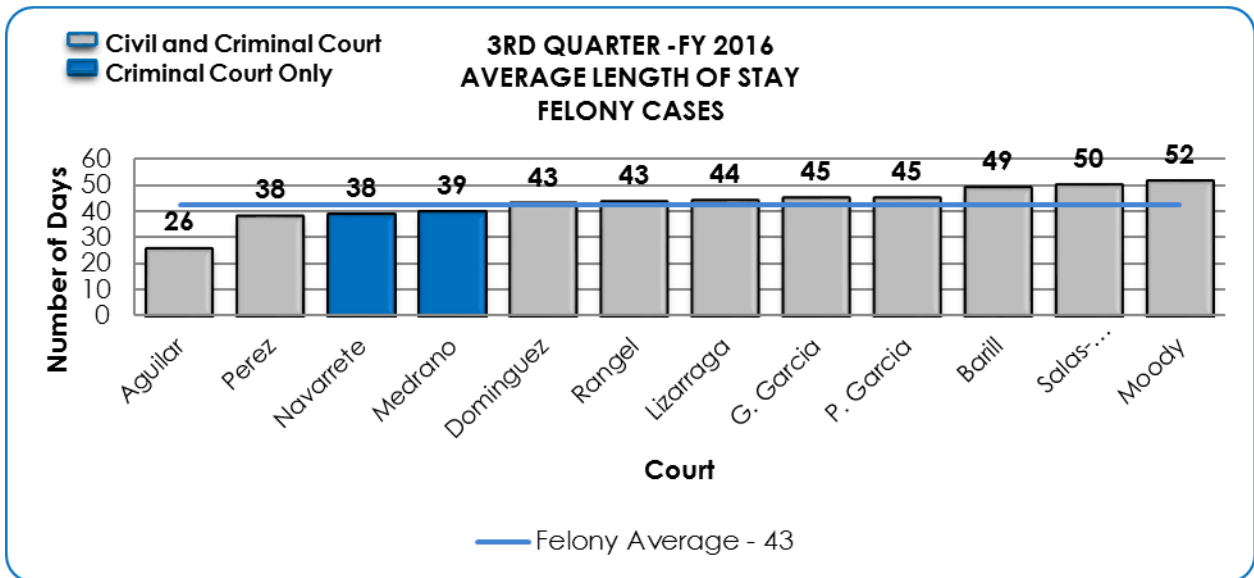

*Judge Barill, Judge P. Garcia, and Judge Anchondo's courts include specialty courts. Future reports will separate specialty courts once judicial software and processes are updated.