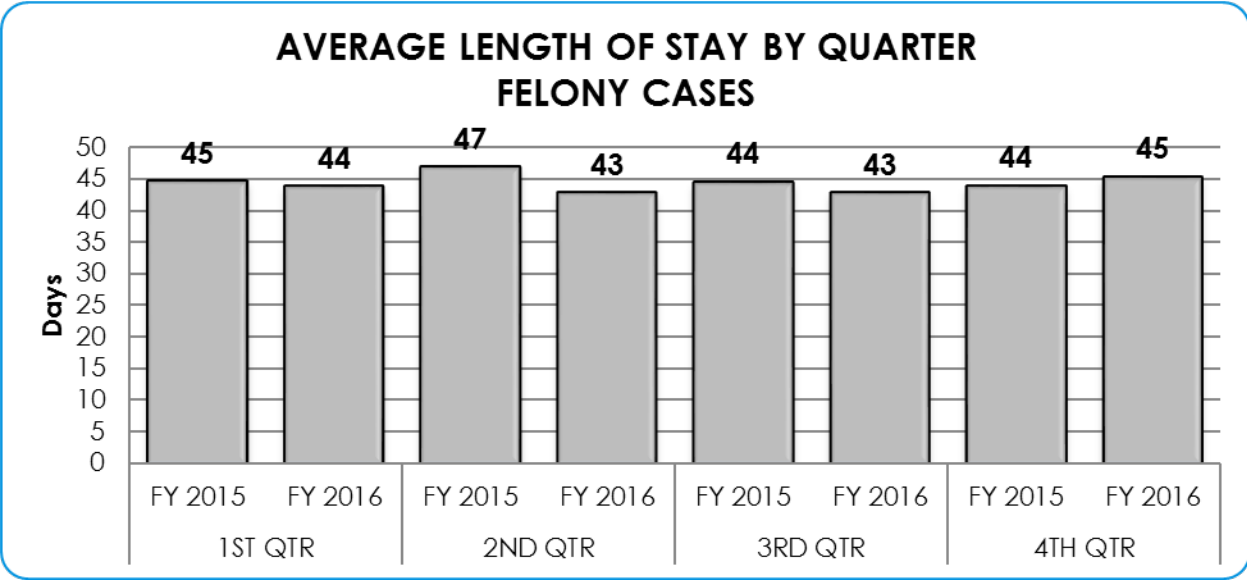

*Judge Barill, Judge P. Garcia, and Judge Anchondo’s courts include specialty courts. Future reports will separate specialty courts once judicial software and processes are updated.