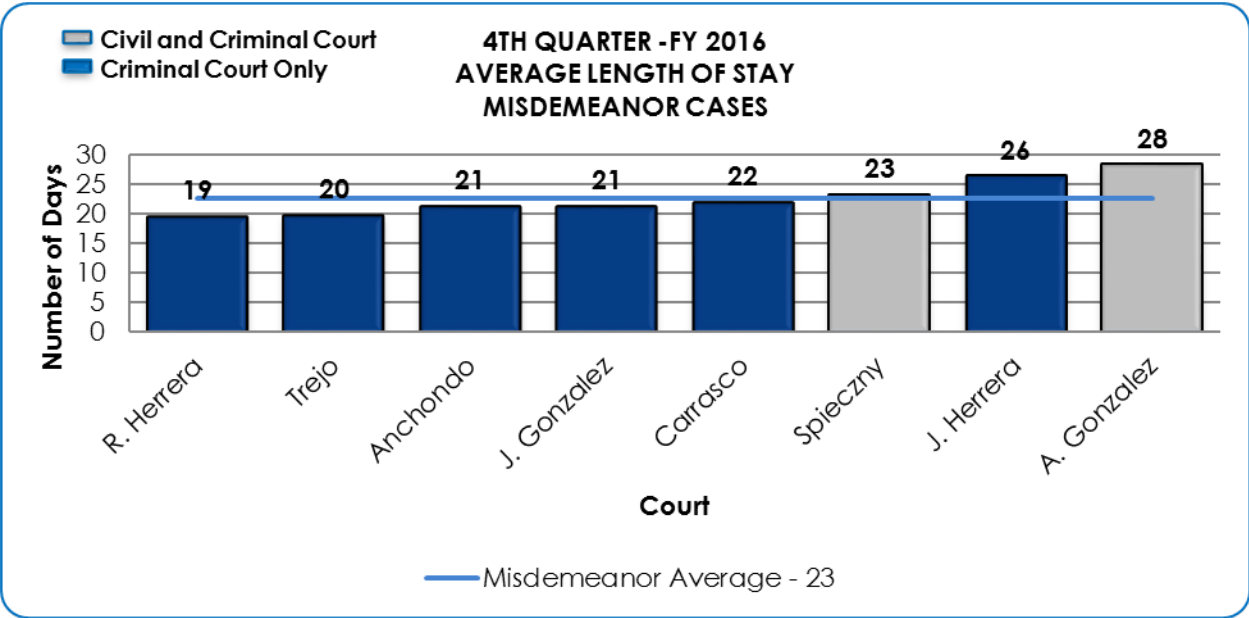

*Judge Barill, Judge P. Garcia, and Judge Anchondo's courts include specialty courts. Future reports will separate specialty courts once judicial software and processes are updated.