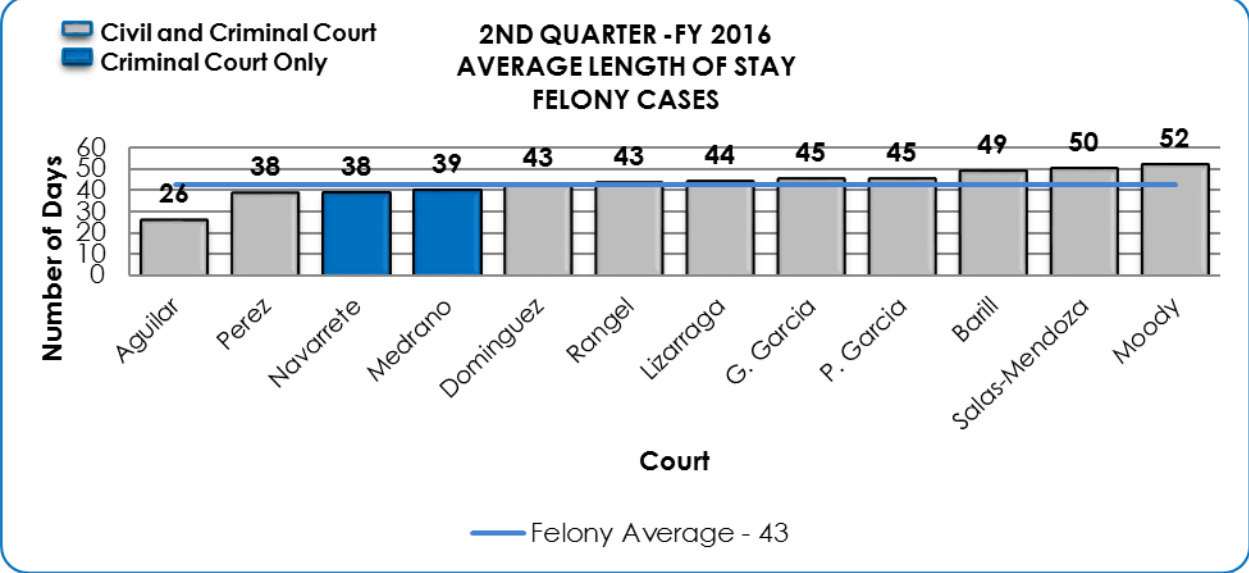

*Judge Barill, Judge P. Garcia, and Judge Anchondo's courts include specialty courts. Future reports will separate specialty courts once judicial software and processes are updated.