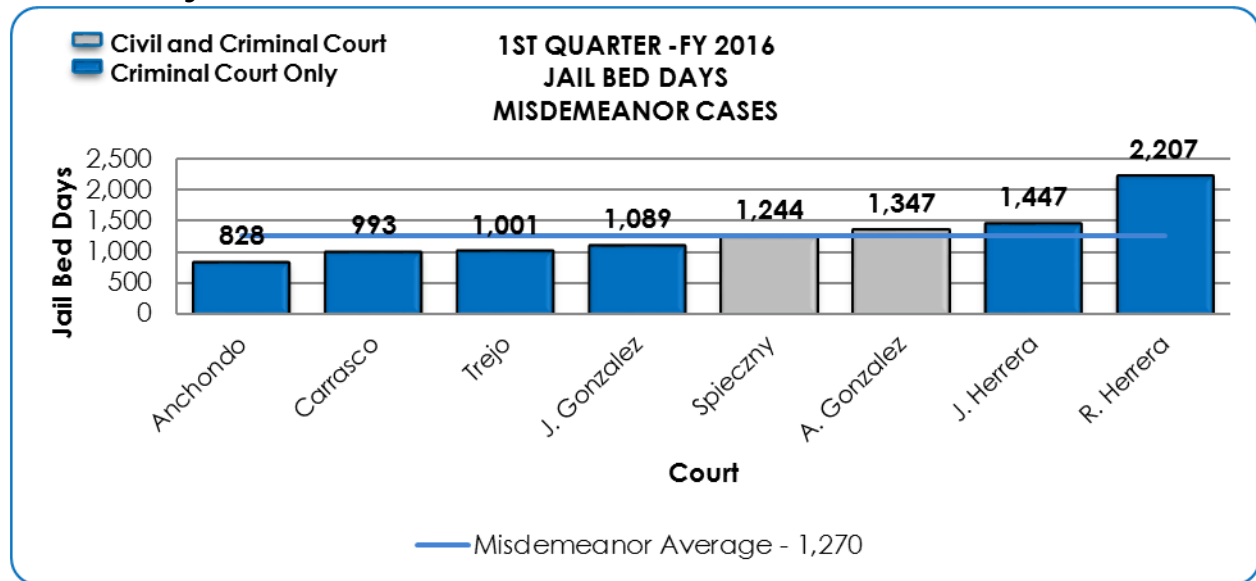

Measure 2: Jail Bed Days

Definition: The number of jail bed days consumed.

Several graphs are displayed below:

1. The first set of charts below show a court by court comparison of Jail Bed Days from the least to the greatest number of jail bed days as well as the number of jail bed days consumed court wide for each of the last two quarters.
2. The second set of charts below shows the average length of stay for from the least to greatest as well as the average length of stay for the last two quarters.

COURT/JUDGE LISTING

Jail Bed Days

**Judge Barill, Judge P. Garcia, and Judge Anchondo's courts include specialty courts. Future reports will separate specialty courts once judicial software and processes are updated.*