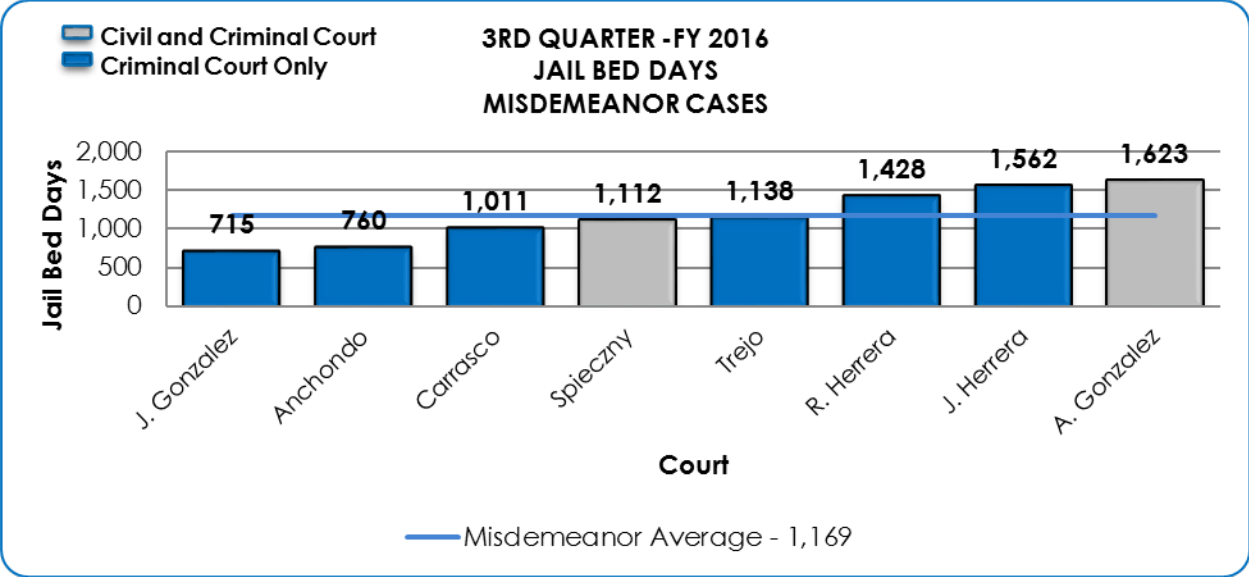

*Judge Barill, Judge P. Garcia, and Judge Anchondo's courts include specialty courts. Future reports will separate specialty courts once judicial software and processes are updated.