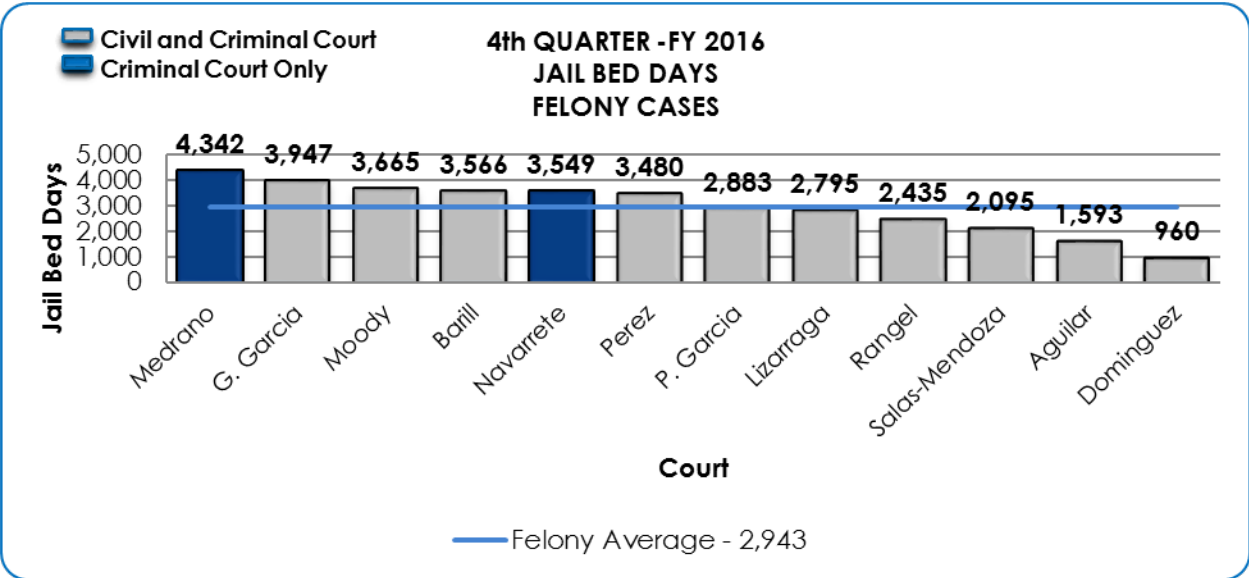

*Judge Barill, Judge P. Garcia, and Judge Anchondo's courts include specialty courts. Future reports will separate specialty courts once judicial software and processes are updated.