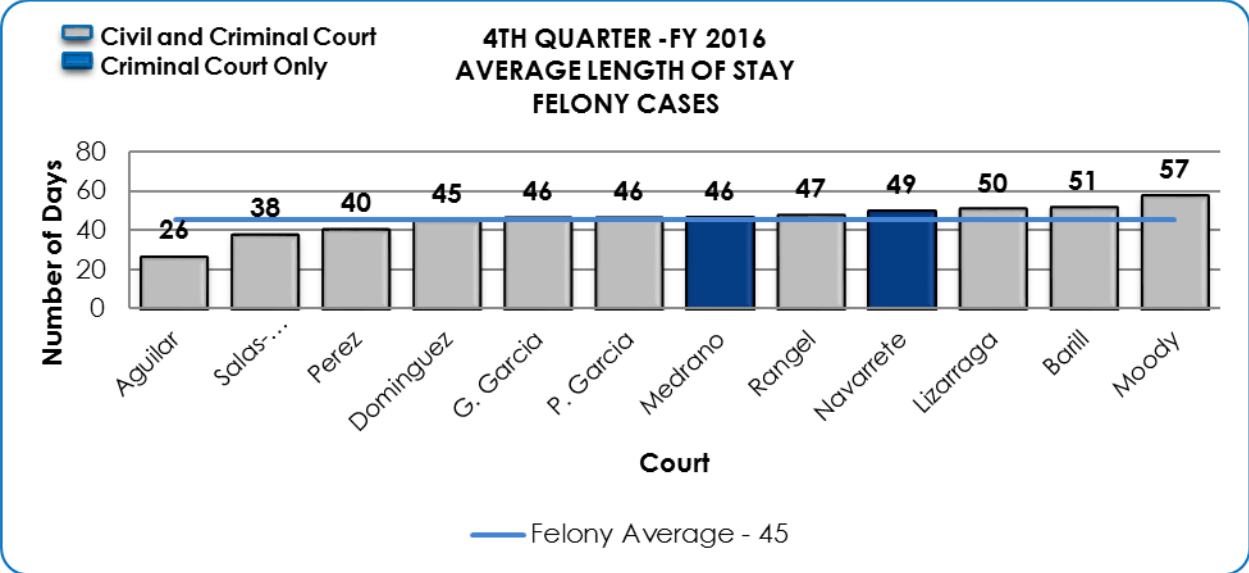

*Judge Barill, Judge P. Garcia, and Judge Anchondo's courts include specialty courts. Future reports will separate specialty courts once judicial software and processes are updated.