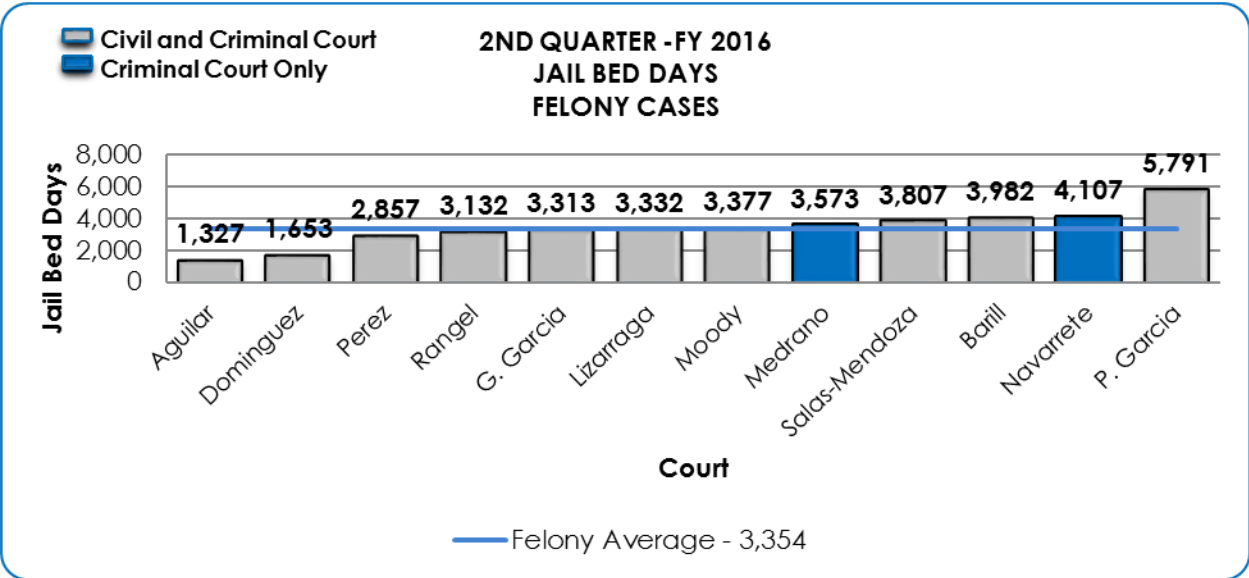

*Judge Barill, Judge P. Garcia, and Judge Anchondo's courts include specialty courts. Future reports will separate specialty courts once judicial software and processes are updated.