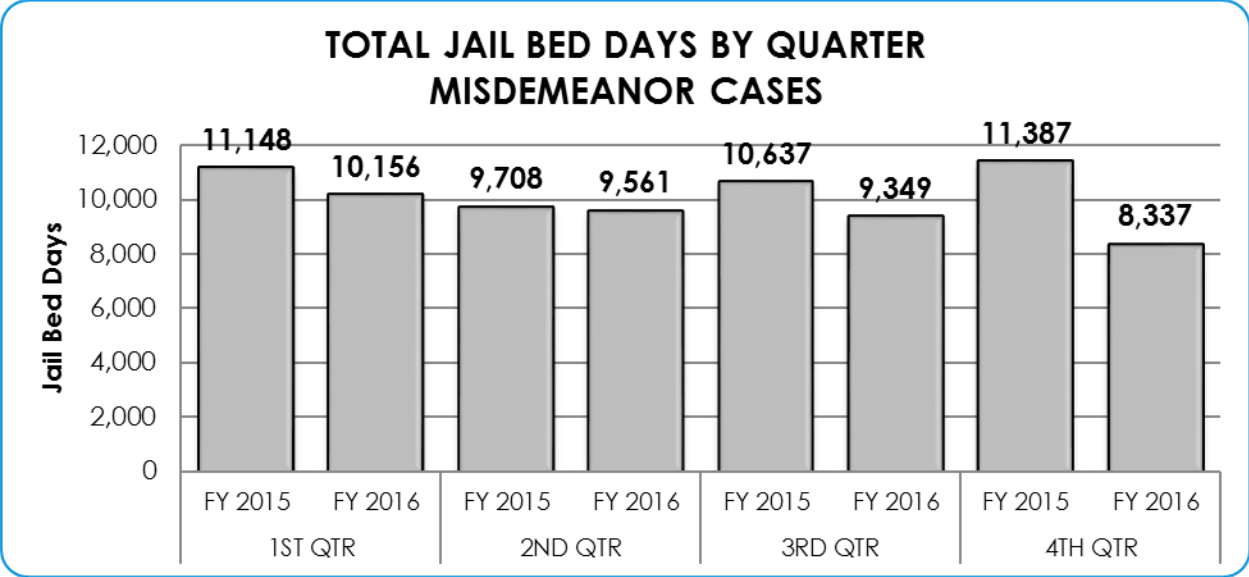

*Judge Barill, Judge P. Garcia, and Judge Anchondo’s courts include specialty courts. Future reports will separate specialty courts once judicial software and processes are updated.