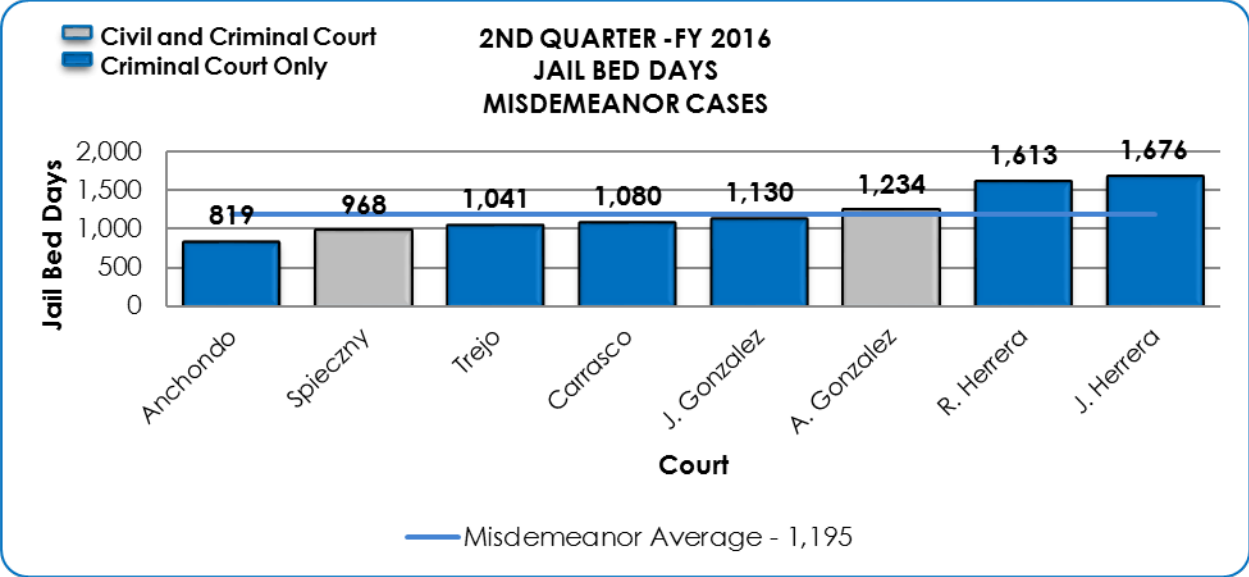

*Judge Barill, Judge P. Garcia, and Judge Anchondo's courts include specialty courts. Future reports will separate specialty courts once judicial software and processes are updated.