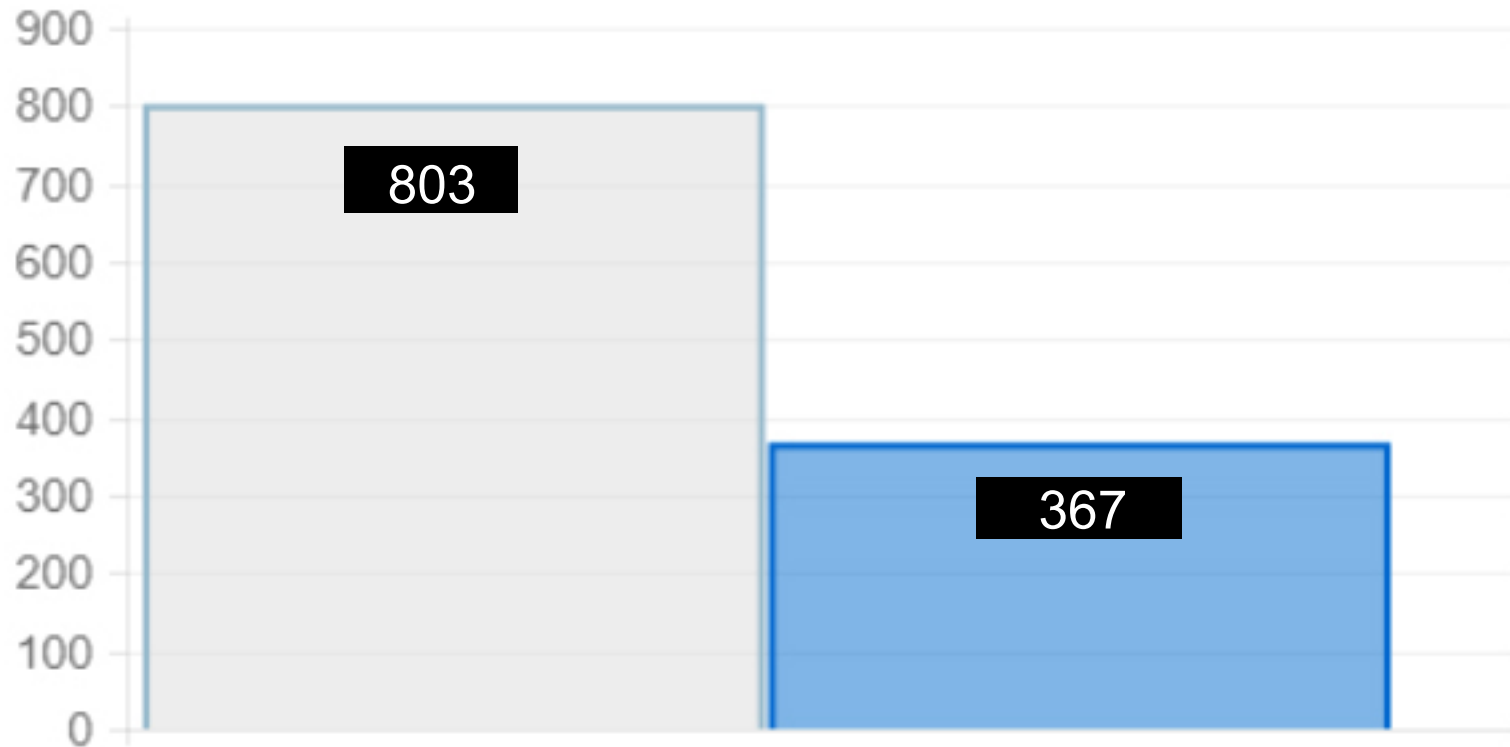

Cost Per Disposition

The net cost of disposing of a single case.

FY 2018

Average Net Cost Per Disposition

Quarter 1