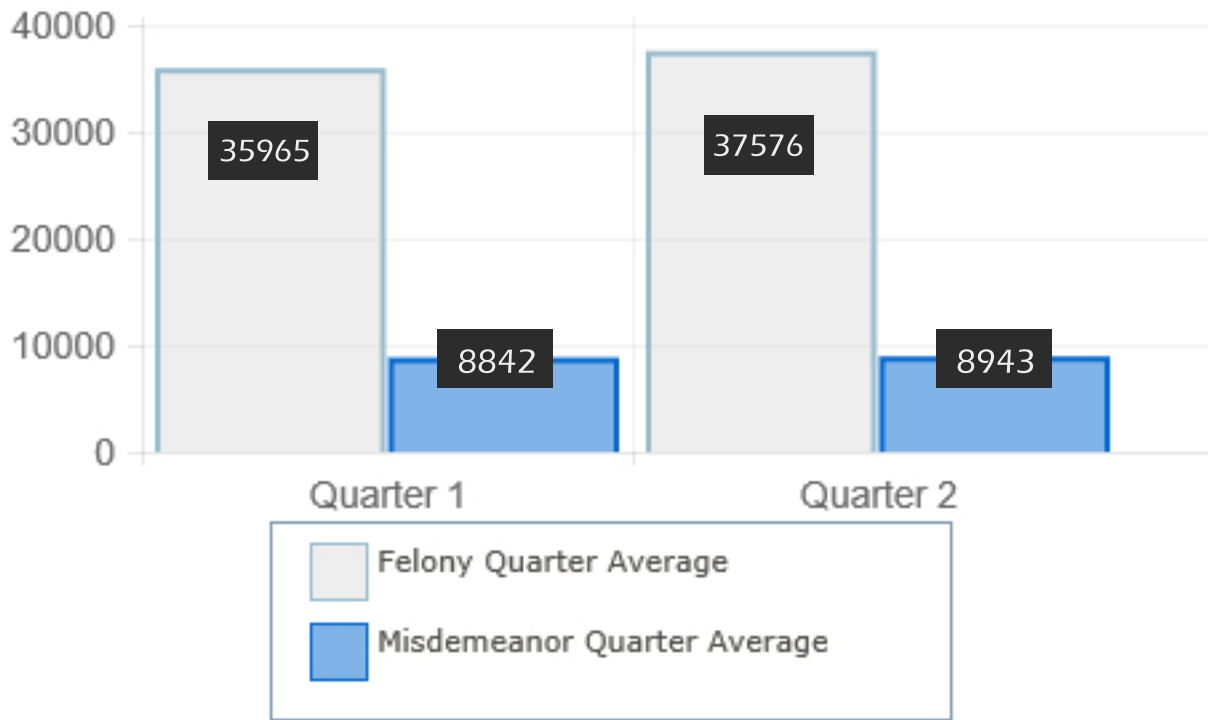

The number of jail bed days consumed.

FY 2017 Total Jail Bed Days by Quarter

FY 2017 Average Length of Stay by Quarter