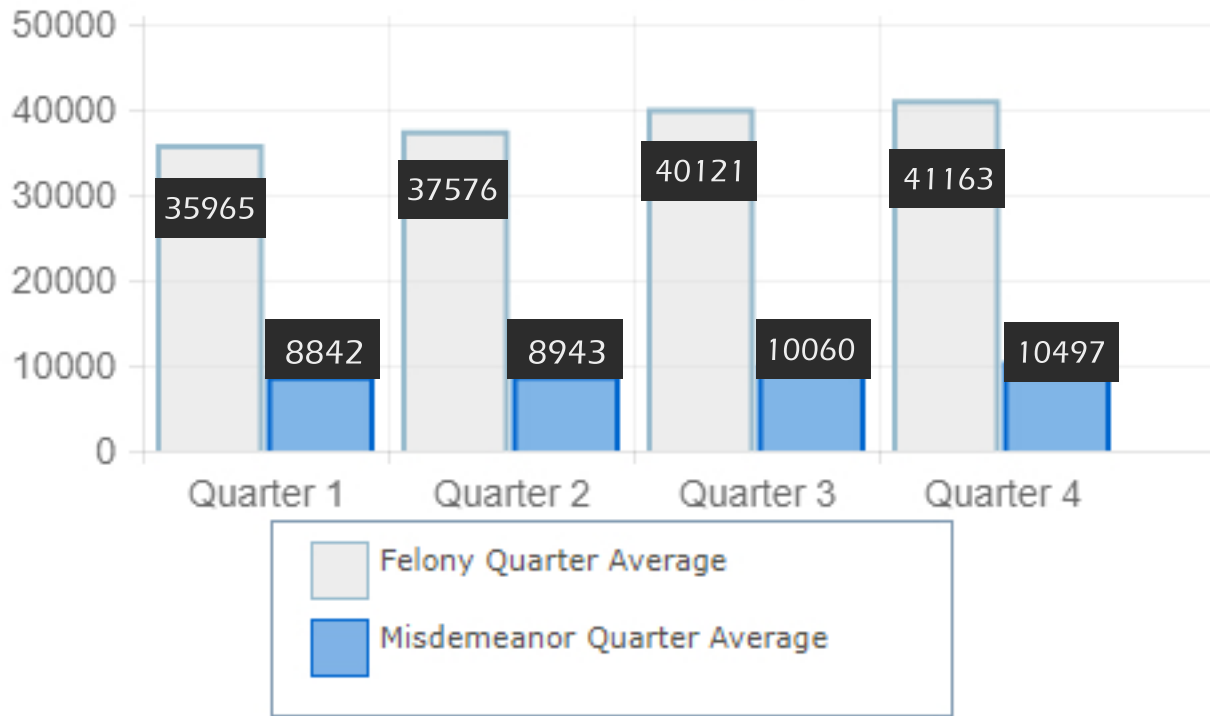

The number of jail bed days consumed.

FY 2017 Total Jail Bed Days by Quarter

FY 2017 Average Length of Stay by Quarter