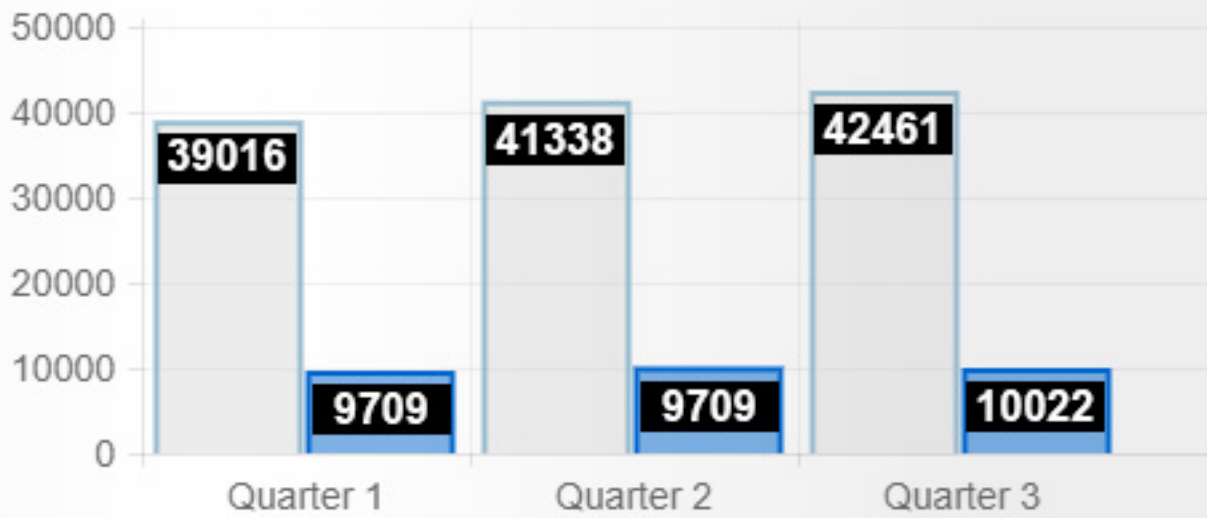

Jail Bed Days

The number of jail bed days consumed.

FY 2018

Total Jail Bed Days by Quarter

-  Felony Quarter Average
-  Misdemeanor Quarter Average

FY 2018

Average Length of Stay by Quarter

-  Felony Quarter Average
-  Misdemeanor Quarter Average