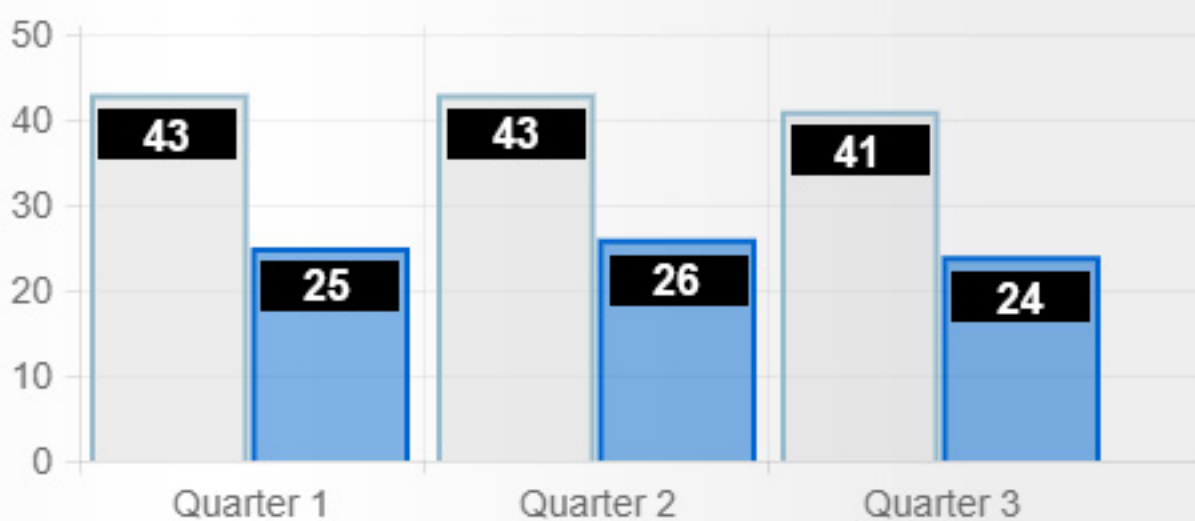

Jail Bed Days

The number of jail bed days consumed.

FY 2018

Total Jail Bed Days by Quarter

-  Felony Quarter Average
-  Misdemeanor Quarter Average

FY 2018

Average Length of Stay by Quarter

-  Felony Quarter Average
-  Misdemeanor Quarter Average