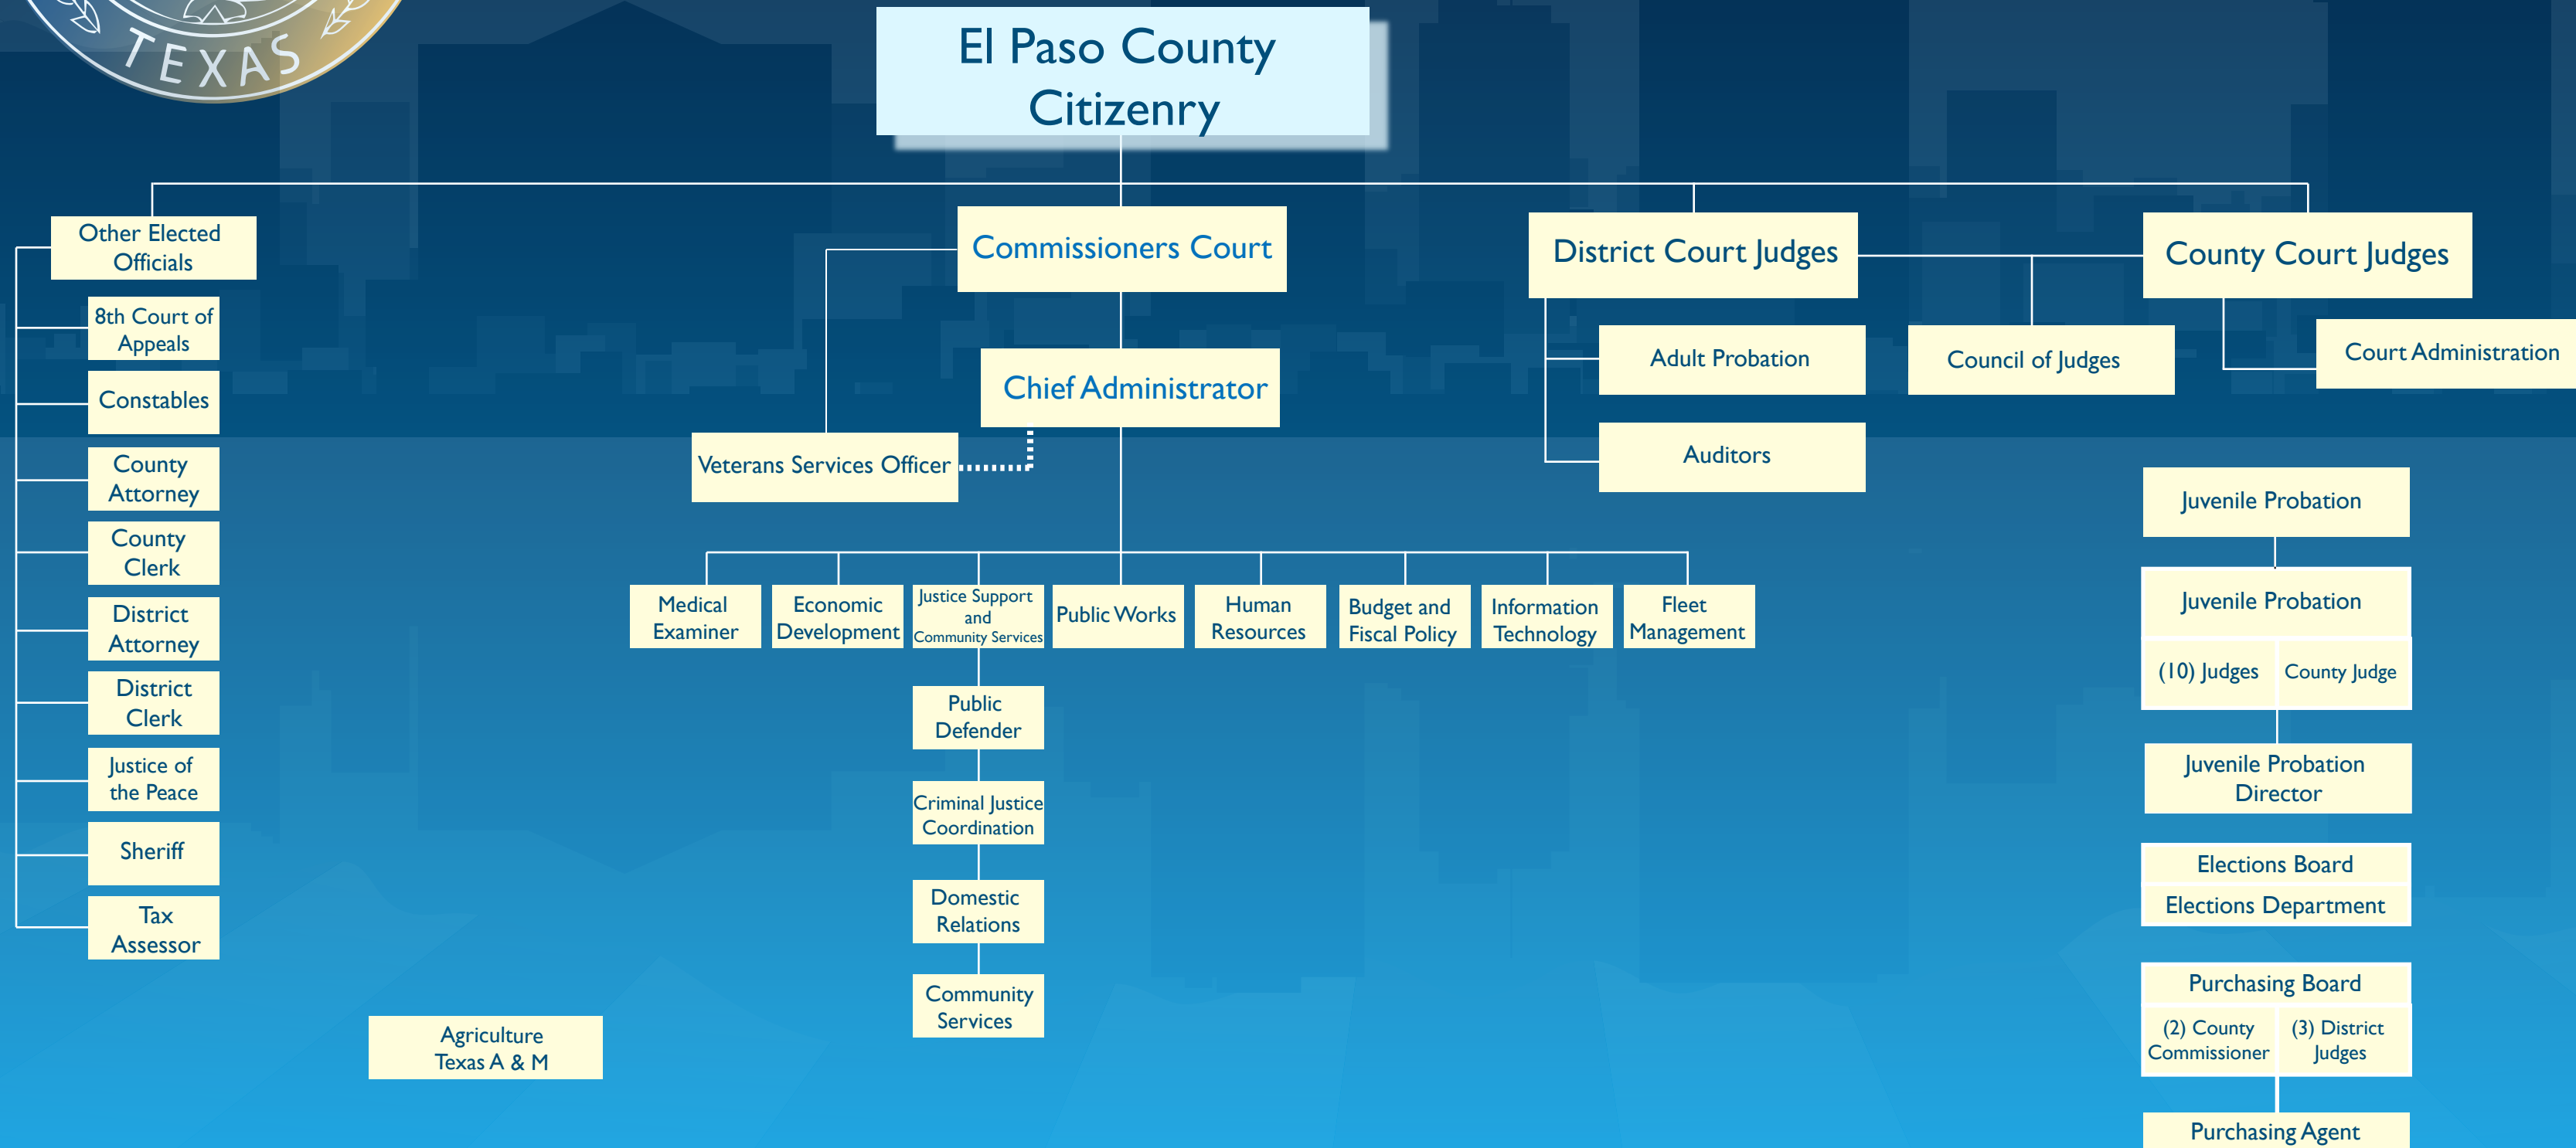

El Paso County Organizational Chart

APPROVED

10/04/2011

UPDATED

07/21/2017

Agriculture
Texas A & M