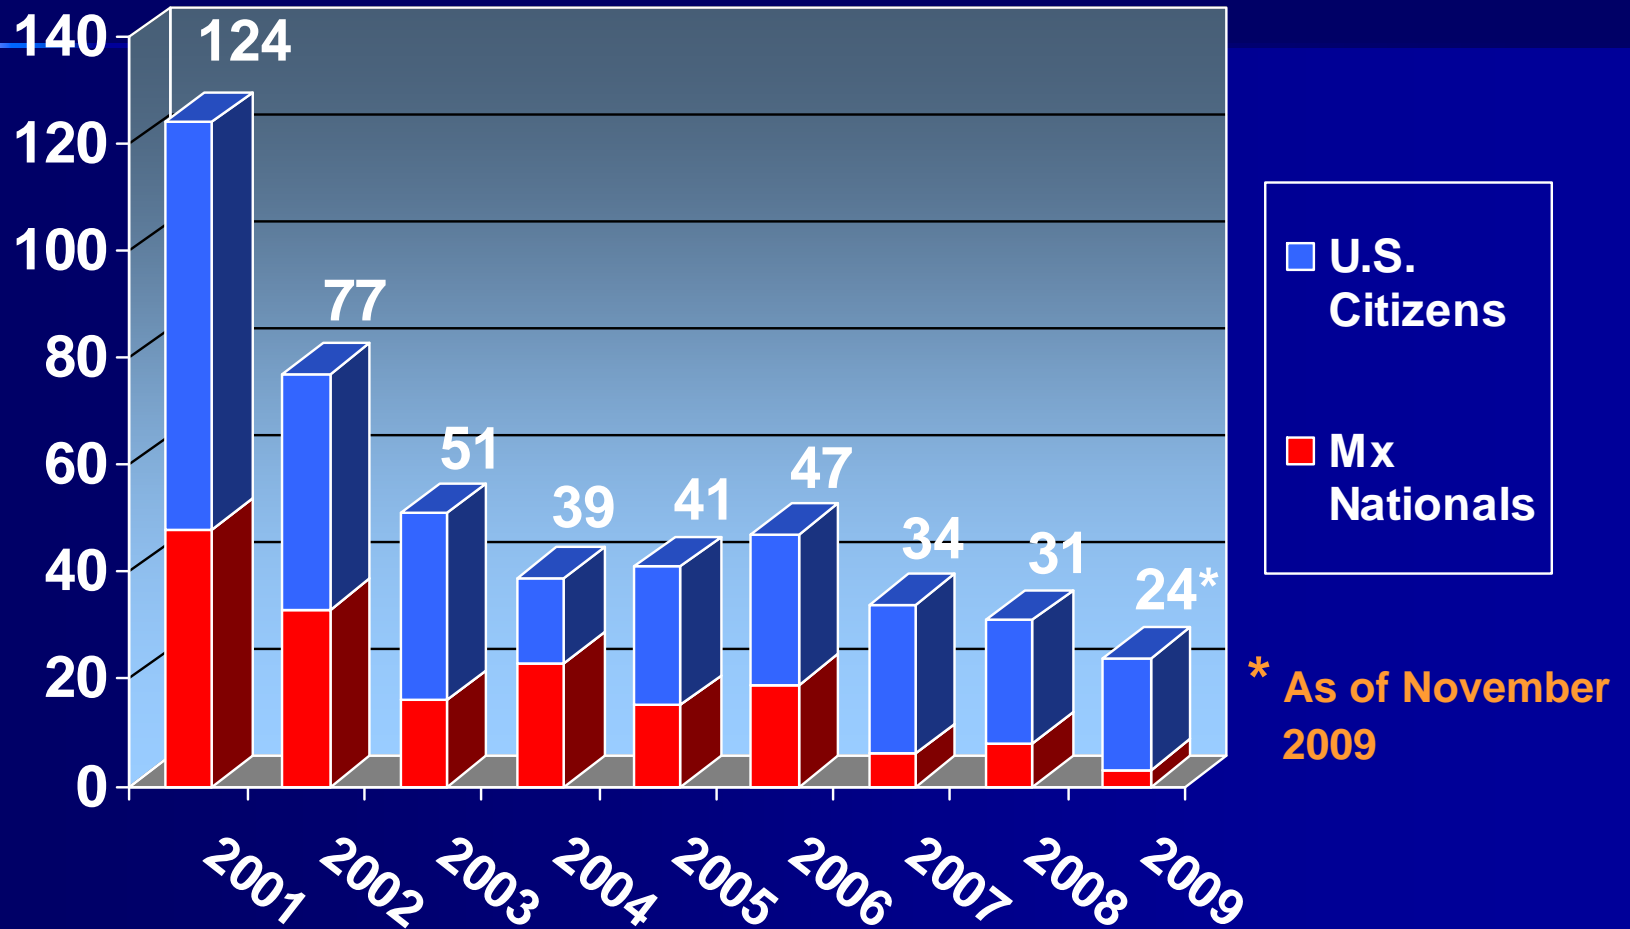

# Juveniles Detained at Ports of Entry (Drug Offenses)

Source: EP Juvenile Probation Department