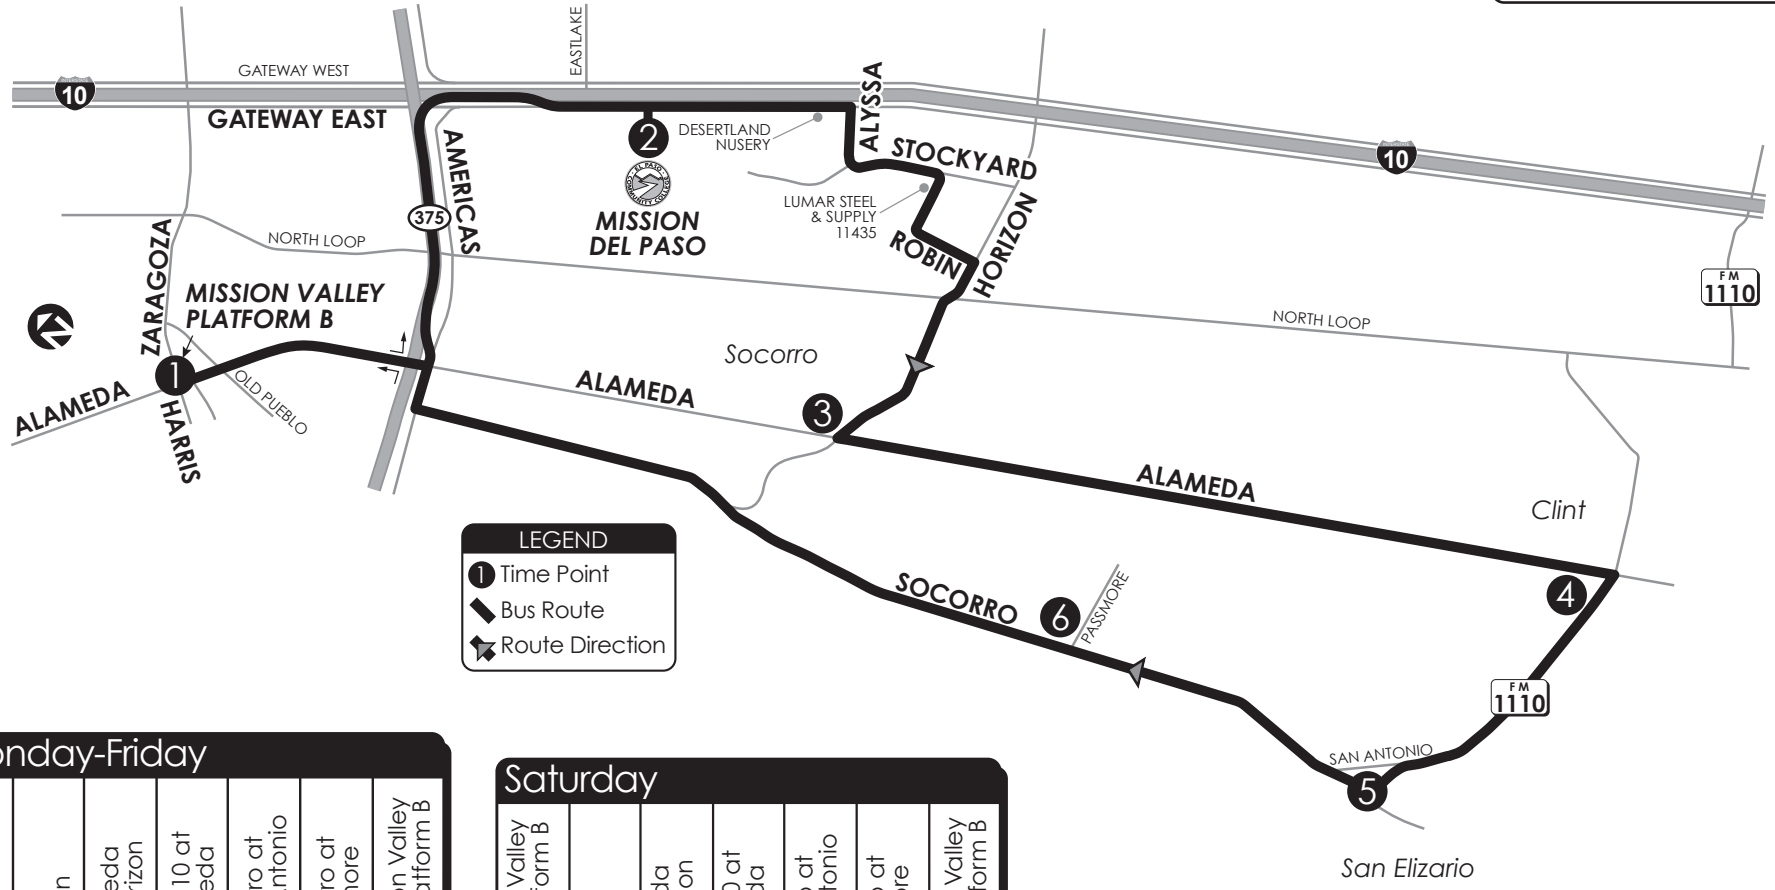

84 EPCC Mission del Paso via Clint & Socorro

CONNECTING POINTS TO ROUTES

- Mission Valley Transit Center
- Socorro & Jericho (60)

MISSION VALLEY TRANSIT CENTER
3, 7, 60, 61, 63, 67, 69, 80, 84,
CR 30, CR 40, CR 50, Alameda Brio

LEGEND

- ① Time Point
- ◆ Bus Route
- ➔ Route Direction

Monday-Friday

1	2	3	4	5	6	1
Mission Valley TC Platform B	EPCC Mission	Alameda at Horizon	FM 1110 at Alameda	Socorro at San Antonio	Socorro at Passmore	Mission Valley TC Platform B
5:48	6:10	6:25	6:39	6:50	6:56	7:17
7:18	7:40	7:55	8:09	8:20	8:26	8:47
8:48	9:10	9:25	9:39	9:50	9:56	10:17
10:18	10:40	10:55	11:09	11:20	11:26	11:47
11:48	12:10	12:25	12:39	12:50	12:56	1:17
1:18	1:40	1:55	2:09	2:20	2:26	2:47
2:48	3:10	3:25	3:39	3:50	3:56	4:17
4:18	4:40	4:55	5:09	5:20	5:26	5:47
5:48	6:10	6:25	6:39	6:50	6:56	7:17

Saturday

1	2	3	4	5	6	1
Mission Valley TC Platform B	EPCC Mission	Alameda at Horizon	FM 1110 at Alameda	Socorro at San Antonio	Socorro at Passmore	Mission Valley TC Platform B
7:18	7:40	7:55	8:09	8:20	8:26	8:47
8:48	9:10	9:25	9:39	9:50	9:56	10:17
10:18	10:40	10:55	11:09	11:20	11:26	11:47
11:48	12:10	12:25	12:39	12:50	12:56	1:17
1:18	1:40	1:55	2:09	2:20	2:26	2:47
2:48	3:10	3:25	3:39	3:50	3:56	4:17
4:18	4:40	4:55	5:09	5:20	5:26	5:47
5:48	6:10	6:25	6:39	6:50	6:56	7:17

NOTE: This route now follows the Sun Metro fare structure. All reduced fares as well as transfers are accepted.

NOTA: Esta ruta seguirá la estructura de Tarifas de Sun Metro. Descuentos y transbordos serán aceptados.