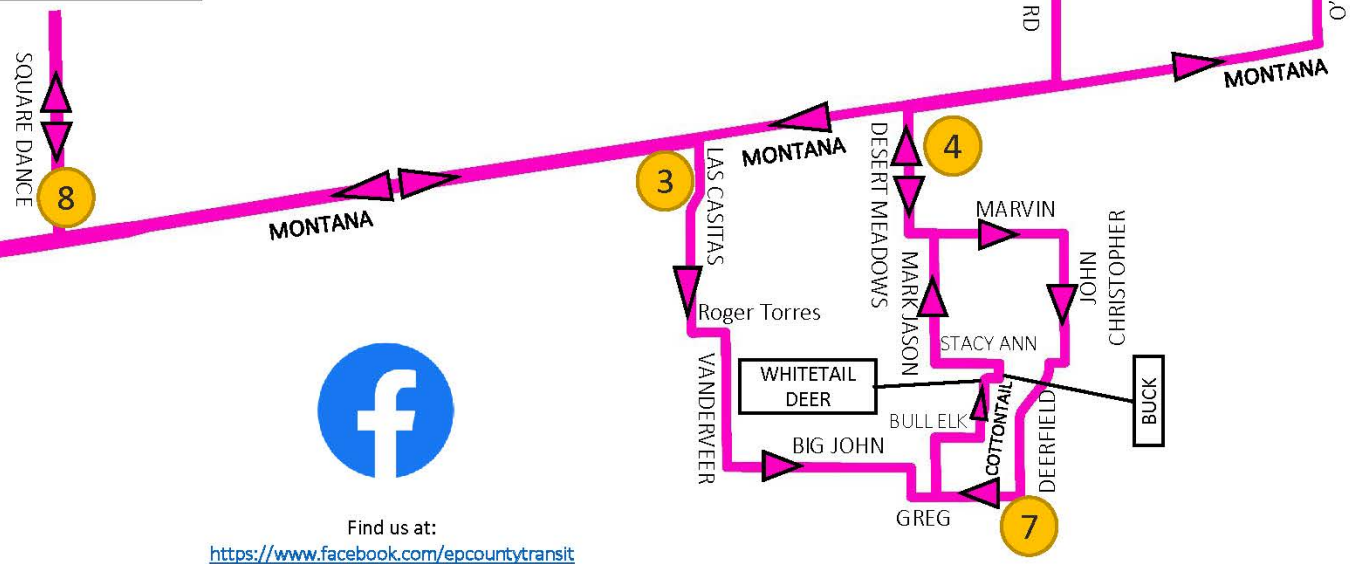

# Route 20 / Montana Vista

## El Paso County Transit

Route & Schedule Info: 915-533-4731

Find us at:

<https://www.facebook.com/epcountytransit>

1	2	3	4	5	6	7	4	8	2	1
Upper East Side Transit Center	Montana Tierra Este	Montana Las Casitas	Montana Desert Meadows	O'Leary Debra Kay	O'Leary Cactus Blossom	Deerfield Greg	Montana Desert Meadows	Square Dance	Montana Tierra Este	Upper East Side Transit Center

Saturday & Sunday Service / Sabado a Domingo										
8:20 AM	8:25 AM	7:00 AM	7:15 AM	7:20 AM	7:25 AM	7:40 AM	7:50 AM	8:00 AM	8:10 AM	8:15 AM
9:55 AM	10:00 AM	10:10 AM	10:25 AM	10:30 AM	10:35 AM	10:50 AM	11:00 AM	11:10 AM	11:20 AM	11:25 AM
11:30 AM	11:35 AM	11:45 AM	12:00 PM	12:05 PM	12:10 PM	12:25 PM	12:35 PM	12:45 PM	12:55 PM	1:00 PM
1:05 PM	1:10 PM	1:20 PM	1:35 PM	1:40 PM	1:45 PM	2:00 PM	2:10 PM	2:20 PM	2:30 PM	2:35 PM
2:40 PM	2:45 PM	2:55 PM	3:10 PM	3:15 PM	3:20 PM	3:35 PM	3:45 PM	3:55 PM	4:05 PM	4:10 PM

Effective Date / Fecha Efectiva:  
**June 1, 2023**

**How a "Flag Stop" System Works** - Passengers can board the bus at any point along the route by flagging down the bus driver, as long as there's sufficient space for the bus to safely pull over on the side of the road. Additionally, passengers can board at any time stop location listed in the schedule above, seen as orange numbered dots on the map (used as time reference points).