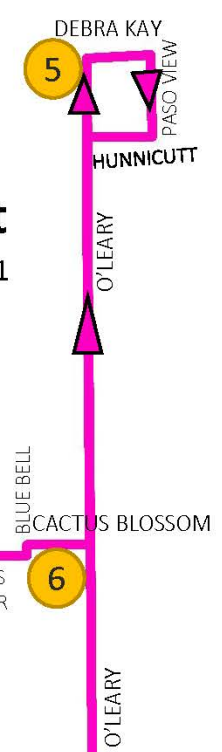

# Route 20 / Montana Vista

## El Paso County Transit

Route & Schedule Info: 915-533-4731

Find us at:

<https://www.facebook.com/epcountytransit>

1	2	3	4	5	6	7	4	8	2	1
Upper East Side Transit Center	Montana Tierra Este	Montana Las Casitas	Montana Desert Meadows	O'Leary Debra Kay	O'Leary Cactus Blossom	Deerfield Greg	Montana Desert Meadows	Square Dance	Montana Tierra Este	Upper East Side Transit Center

Monday to Friday / Lunes a Viernes										
6:50 AM	6:55 AM	7:05 AM	7:20 AM	7:25 AM	7:30 AM	7:45 AM	7:55 AM	8:05 AM	8:15 AM	8:20 AM
8:25 AM	8:30 AM	8:40 AM	8:55 AM	9:00 AM	9:05 AM	9:20 AM	9:30 AM	9:40 AM	9:50 AM	9:55 AM
9:20 AM	9:25 AM	9:35 AM	9:50 AM	9:55 AM	10:00 AM	10:15 AM	10:25 AM	10:35 AM	10:45 AM	10:50 AM
10:00 AM	10:05 AM	10:15 AM	10:30 AM	10:35 AM	10:40 AM	10:55 AM	11:05 AM	11:15 AM	11:25 AM	11:30 AM
10:55 AM	11:00 AM	11:10 AM	11:25 AM	11:30 AM	11:35 AM	11:50 AM	12:00 PM	12:10 PM	12:20 PM	12:25 PM
11:35 AM	11:40 AM	11:50 AM	12:05 PM	12:10 PM	12:15 PM	12:30 PM	12:40 PM	12:50 PM	1:00 PM	1:05 PM
12:30 PM	12:35 PM	12:45 PM	1:00 PM	1:05 PM	1:10 PM	1:25 PM	1:35 PM	1:45 PM	1:55 PM	2:00 PM
1:10 PM	1:15 PM	1:25 PM	1:40 PM	1:45 PM	1:50 PM	2:05 PM	2:15 PM	2:25 PM	2:35 PM	2:40 PM
2:05 PM	2:10 PM	2:20 PM	2:35 PM	2:40 PM	2:45 PM	3:00 PM	3:10 PM	3:20 PM	3:30 PM	3:35 PM
2:45 PM	2:50 PM	3:00 PM	3:15 PM	3:20 PM	3:25 PM	3:40 PM	3:50 PM	4:00 PM	4:10 PM	4:15 PM
3:40 PM	3:45 PM	3:55 PM	4:10 PM	4:15 PM	4:20 PM	4:35 PM	4:45 PM	4:55 PM	5:05 PM	5:10 PM
4:20 PM	4:25 PM	4:35 PM	4:50 PM	4:55 PM	5:00 PM	5:15 PM	5:25 PM	5:35 PM	5:45 PM	5:50 PM
5:15 PM	5:20 PM	5:30 PM	5:45 PM	5:50 PM	5:55 PM	6:10 PM	6:20 PM	6:30 PM	6:40 PM	6:45 PM
6:50 PM	6:55 PM	7:05 PM	7:20 PM	7:25 PM	7:30 PM	7:45 PM	7:55 PM	8:05 PM	8:15 PM	8:20 PM