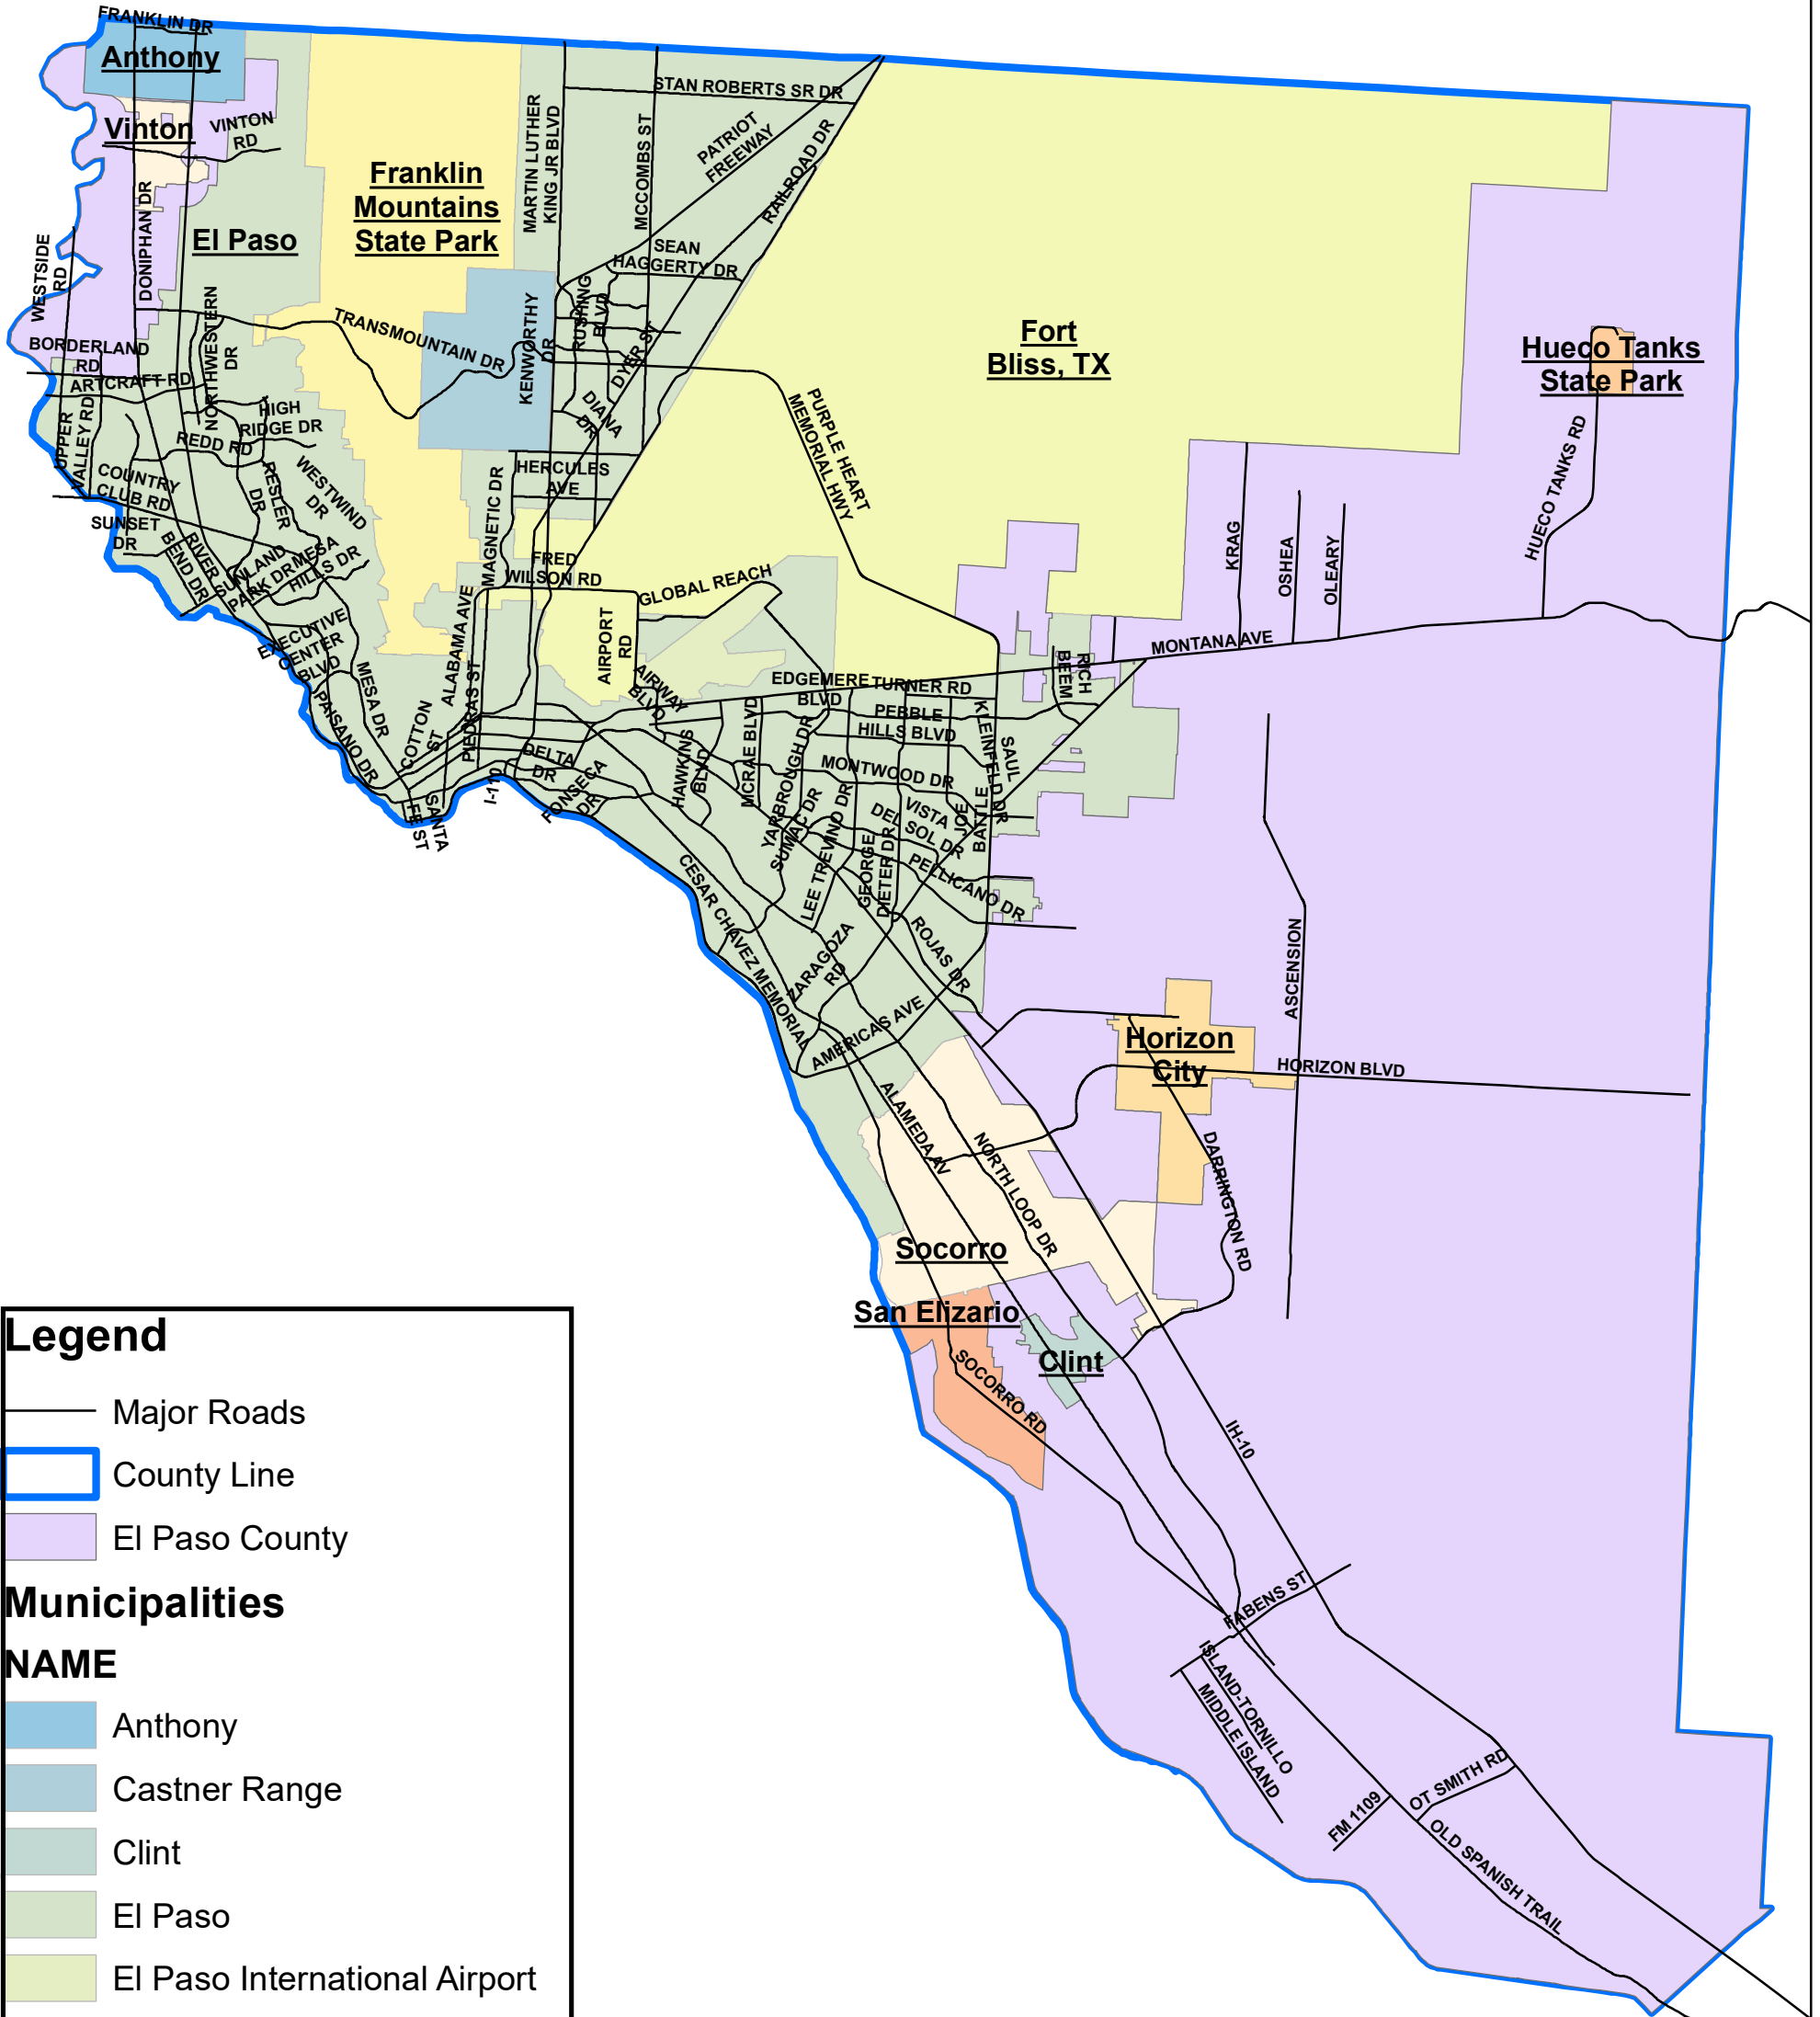

# El Paso County, TX

## Legend

- Major Roads
- County Line
- El Paso County

## Municipalities

### NAME

- Anthony
- Castner Range
- Clint
- El Paso
- El Paso International Airport
- Fort Bliss, TX
- Franklin Mountains State Park
- Horizon City
- Hueco Tanks State Park
- San Elizario
- Socorro
- Vinton