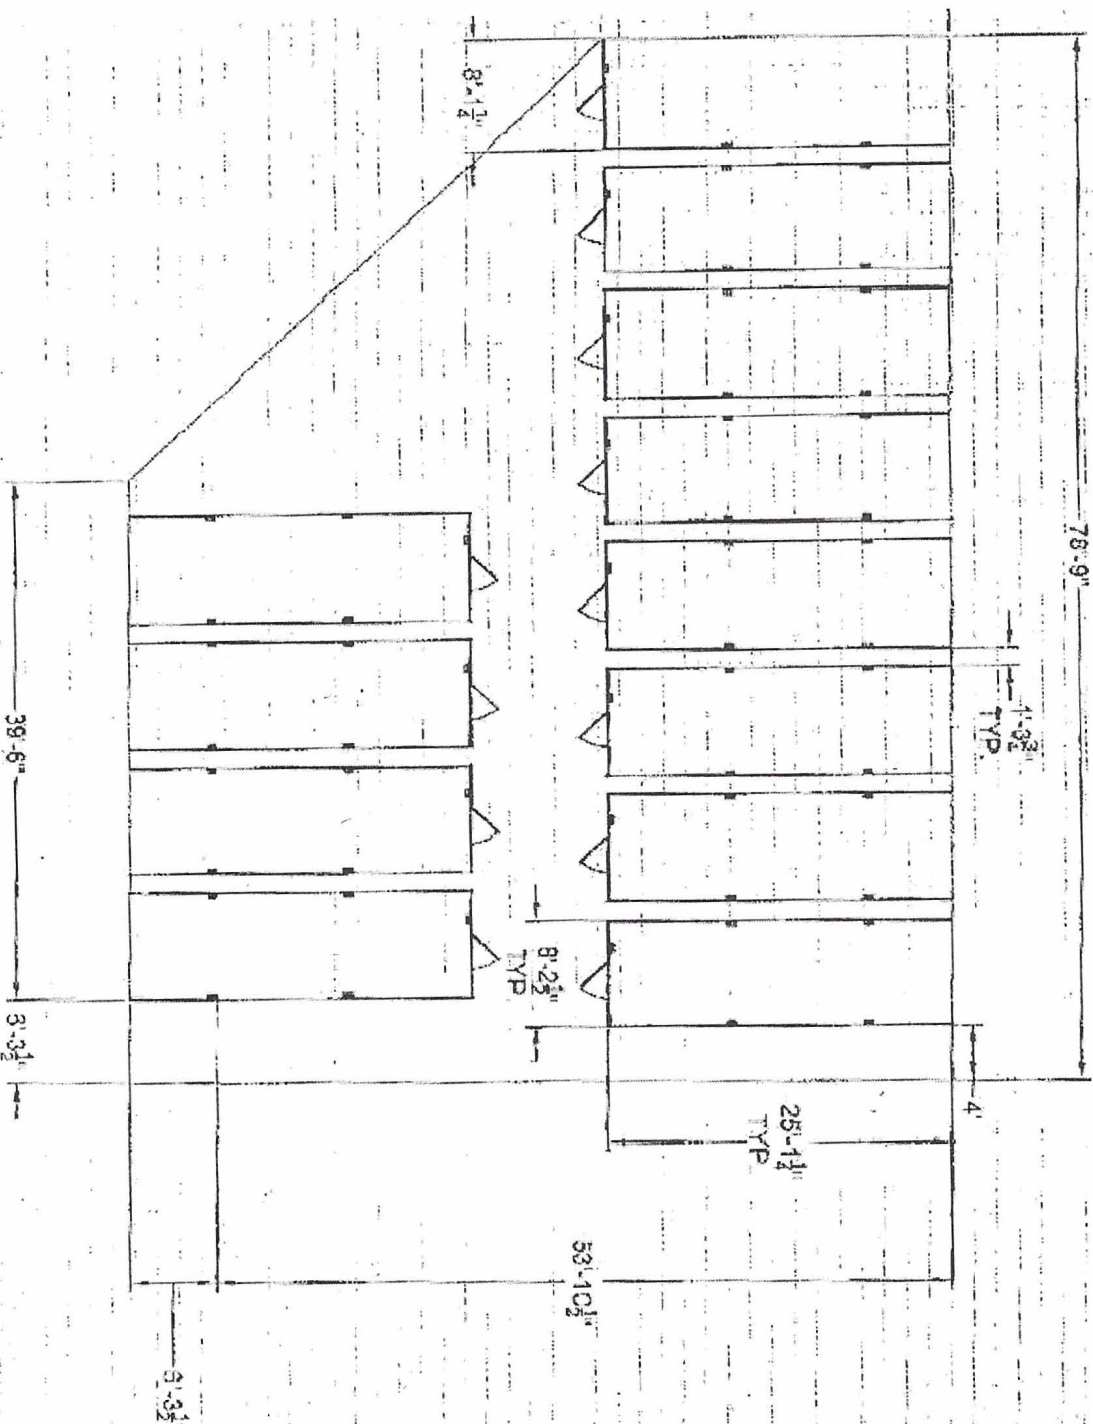

THIS SAME LAYOUT 4X

Rec'd
3/26/67
PS

SpaceGuard
Products
111 South Commission Road
Seymour, IN 47174
Phone: 800-941-0860
Fax: 800-478-5758

Sketchbook No. 770672

Scale: 1/8" = 1'-0"

Sheet No. 1 of 1

Annex