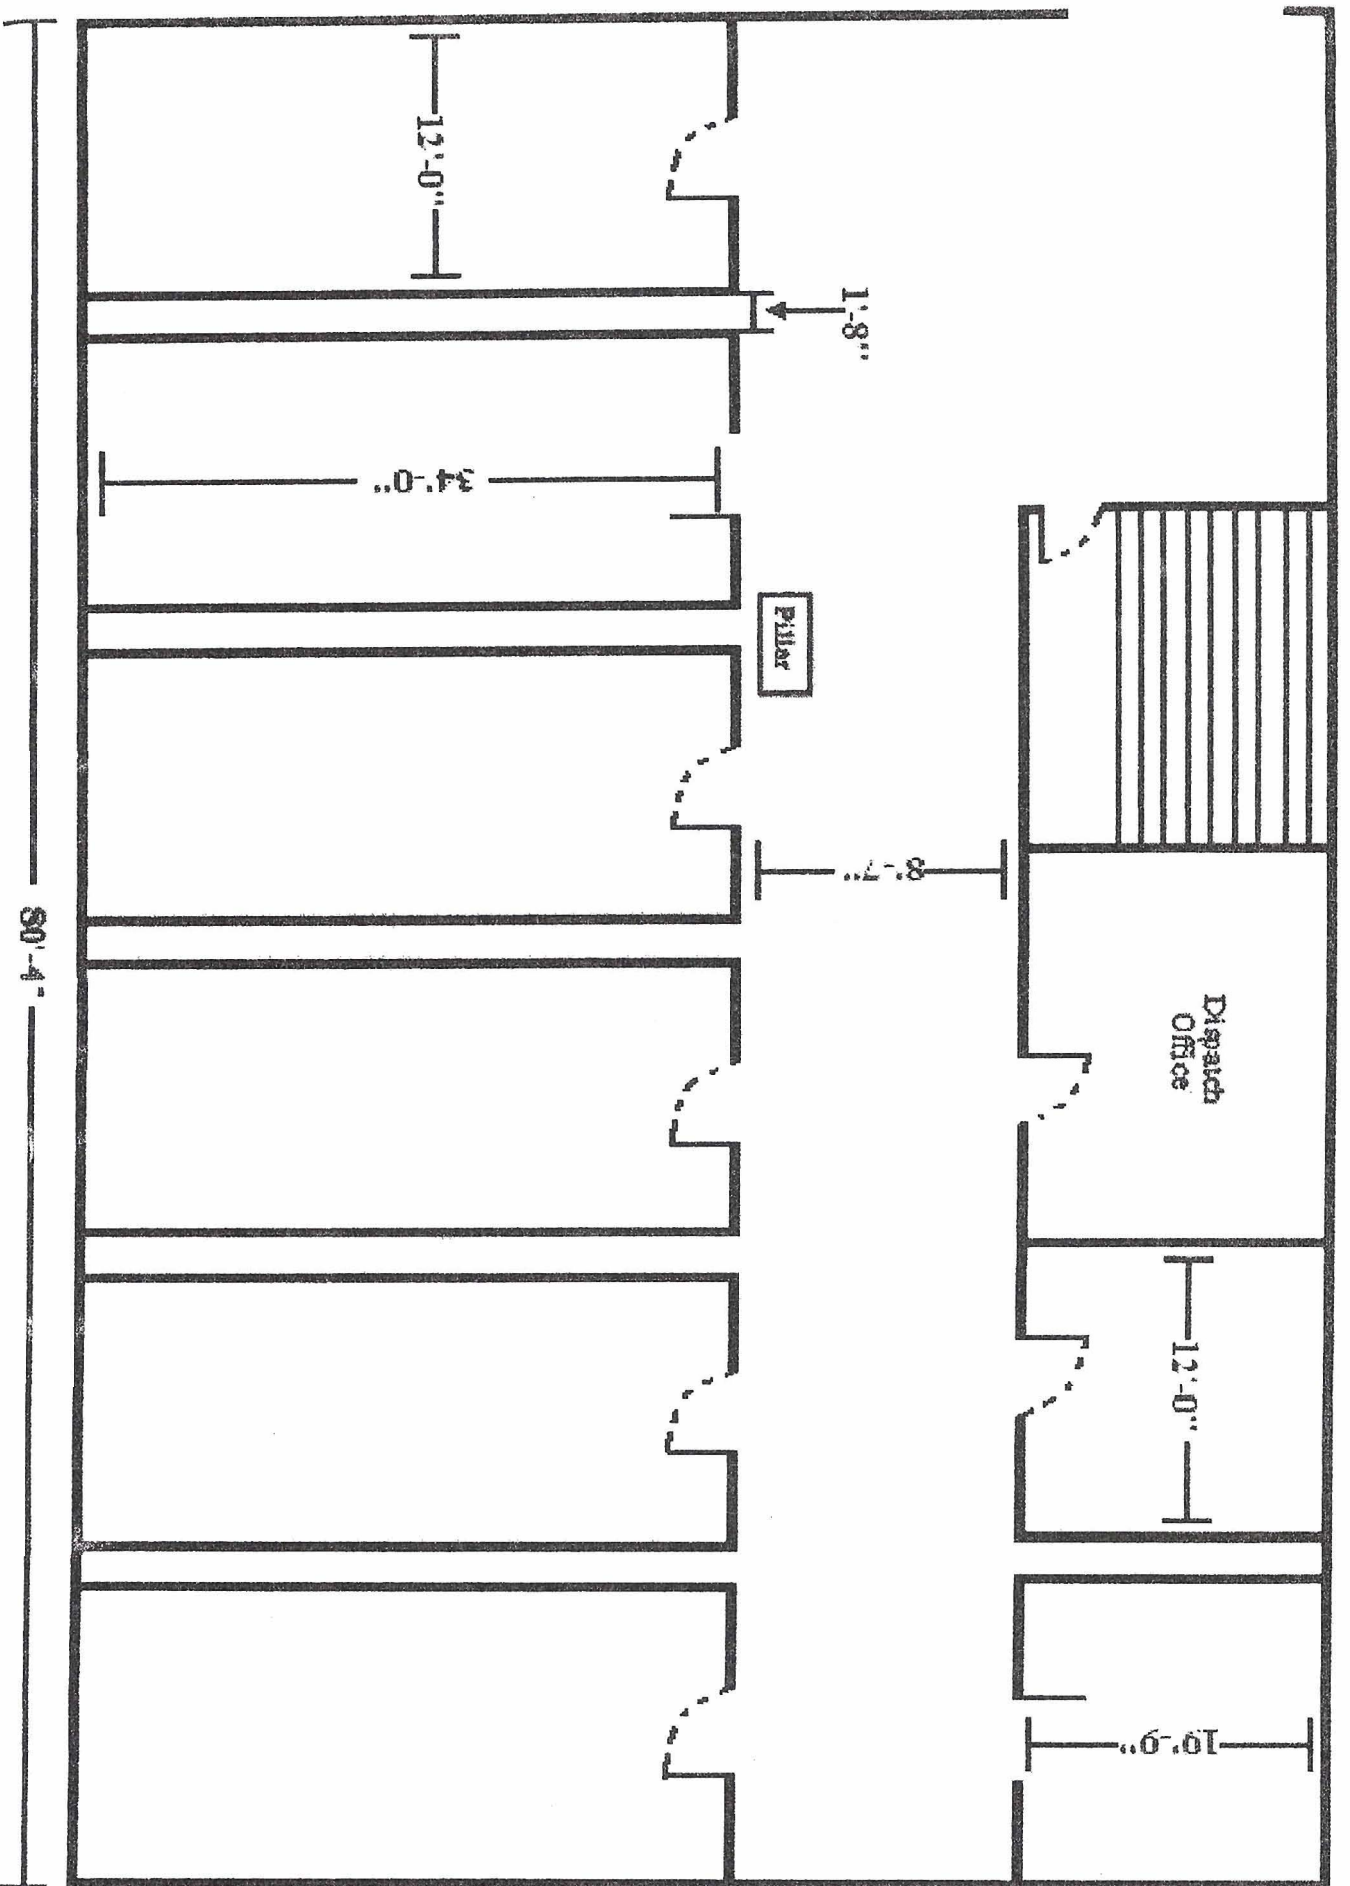

THIS SAME LAYOUT 4X

Rec'd  
3/26/67  
PS

SpaceGuard  
Products  
111 South Commission Road  
Seymour, IN 47174  
Phone: 800-941-0860  
Fax: 800-478-5758

CONFIDENTIAL  
The drawing is a non-standard property  
of SpaceGuard Products and must  
not be used, copied, or reproduced  
without the written consent of  
SpaceGuard Products.

Sketchbook No. 770672

Scale: 1/8" = 1'-0"

Sheet No. 1 of 1

Annex

NOTE: Fence Height is ~~19'-0"~~  
NOT TO SCALE